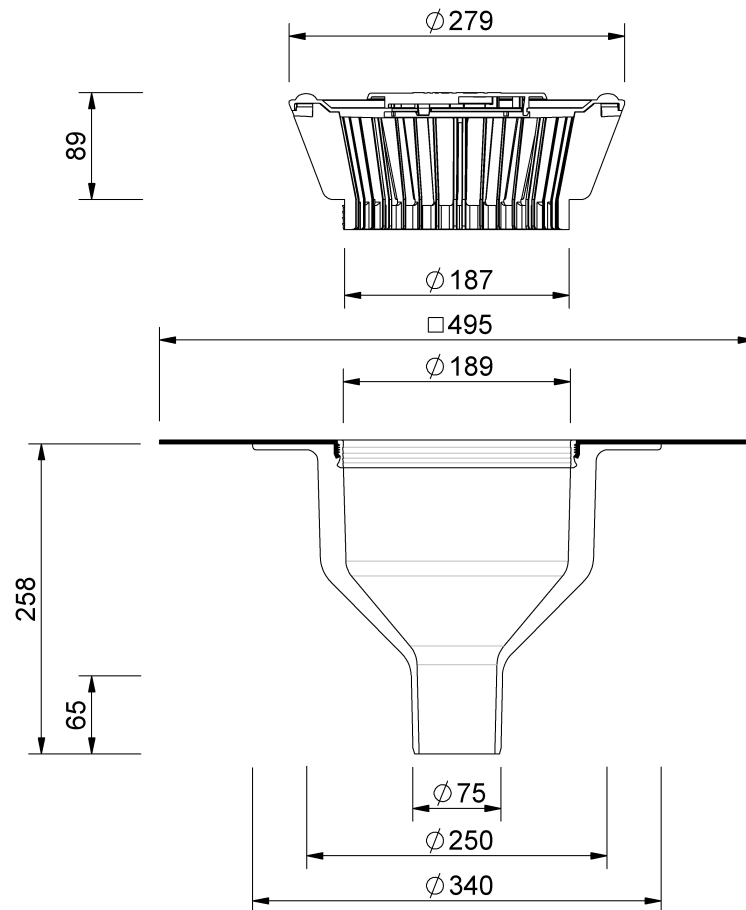

Technical drawing Sita**Standard** vertical DN 70

SitaStandard vertical DN 70, with bitumen-sleeve
heated

Article number
100300

Changes possible due to technical development, subject to mistakes and printing errors.