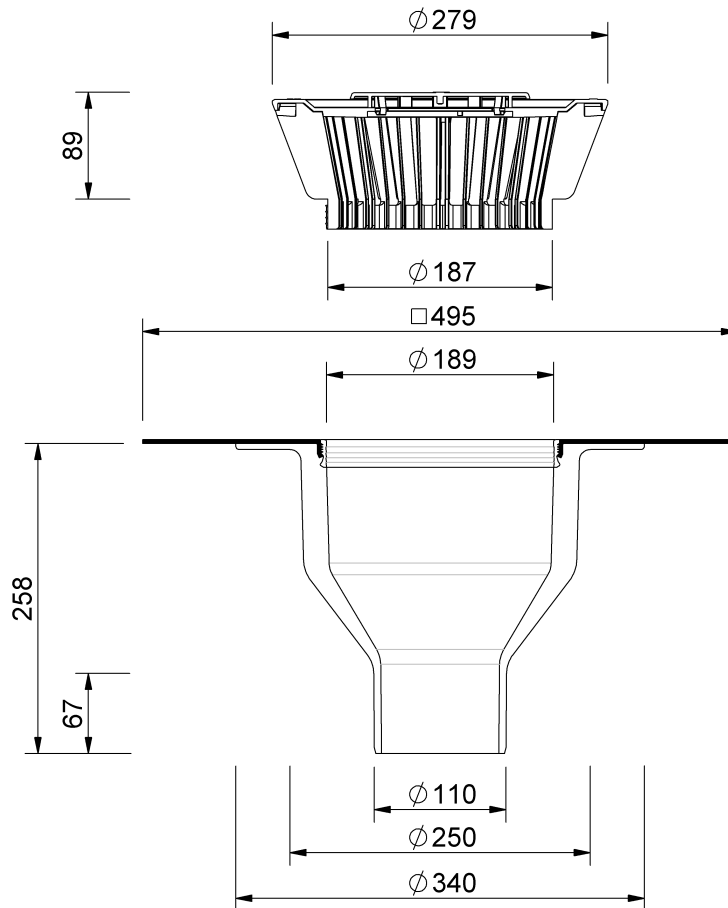

Technical drawing Sita**Standard** vertical DN 100

SitaStandard vertical DN 100, with bitumen-sleeve
heated

Article number
100500

Changes possible due to technical development, subject to mistakes and printing errors.