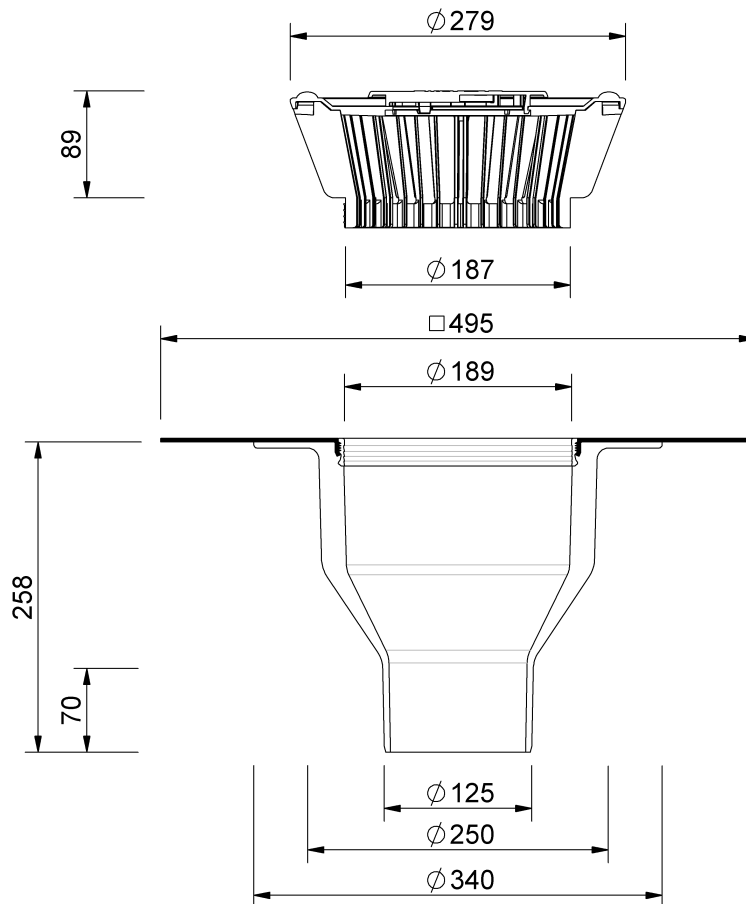

# Technical drawing

## Sita**Standard** vertical DN 125

---

---

SitaStandard vertical DN 125, with bitumen-sleeve  
heated

Article number  
100700

---

Changes possible due to technical development, subject to mistakes and printing errors.