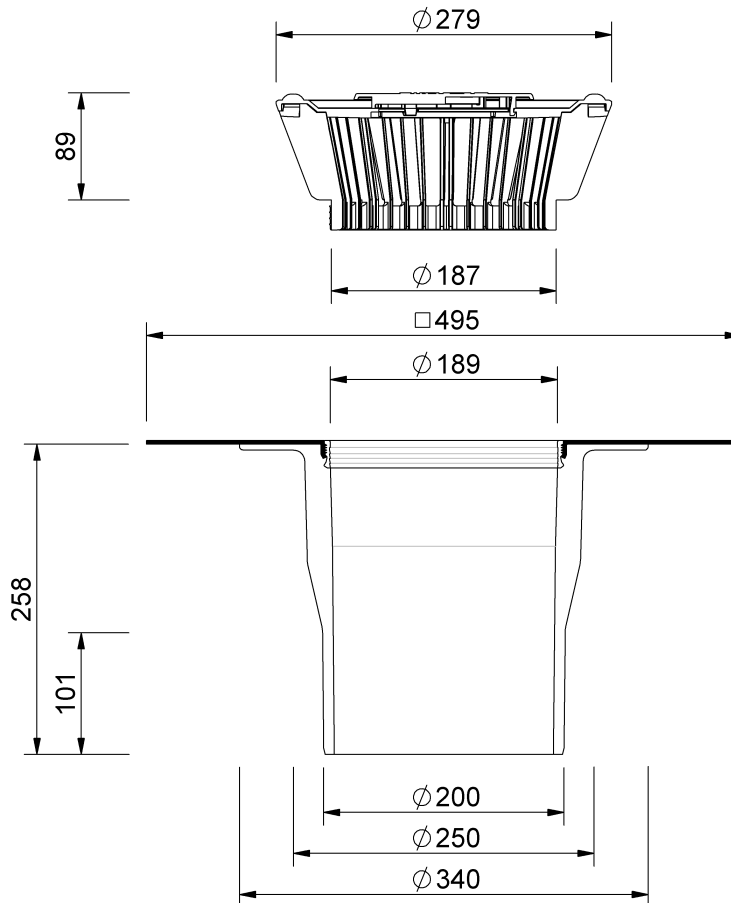

# Technical drawing

## Sita**Standard** vertical DN 200

---

---

SitaStandard vertical DN 200, with bitumen-sleeve  
heated

Article number  
101100

---

Changes possible due to technical development, subject to mistakes and printing errors.