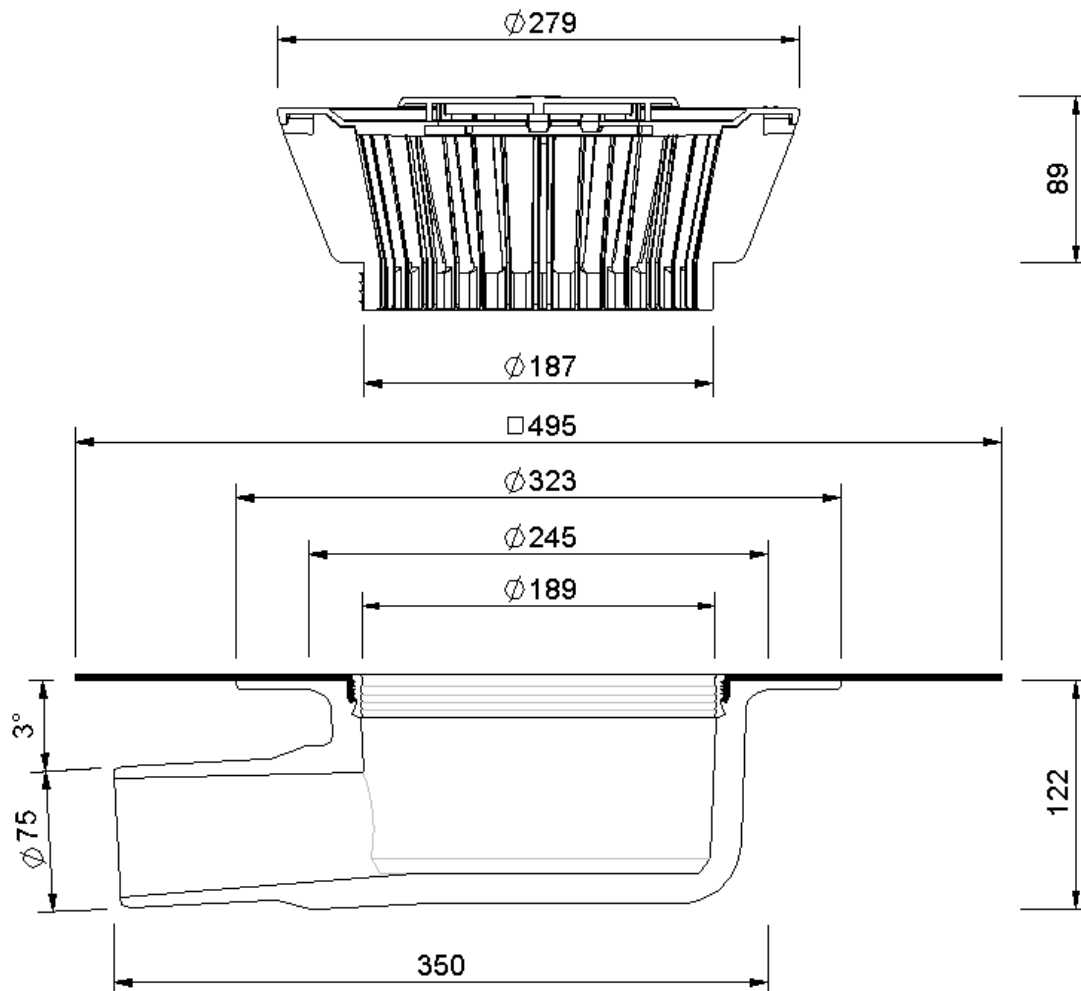

Technical drawing  
Sita**Trendy** angled DN 70

---

---

SitaTrendy angled DN 70, with bitumen-sleeve  
heated

Article number  
101500

Changes possible due to technical development, subject to mistakes and printing errors.