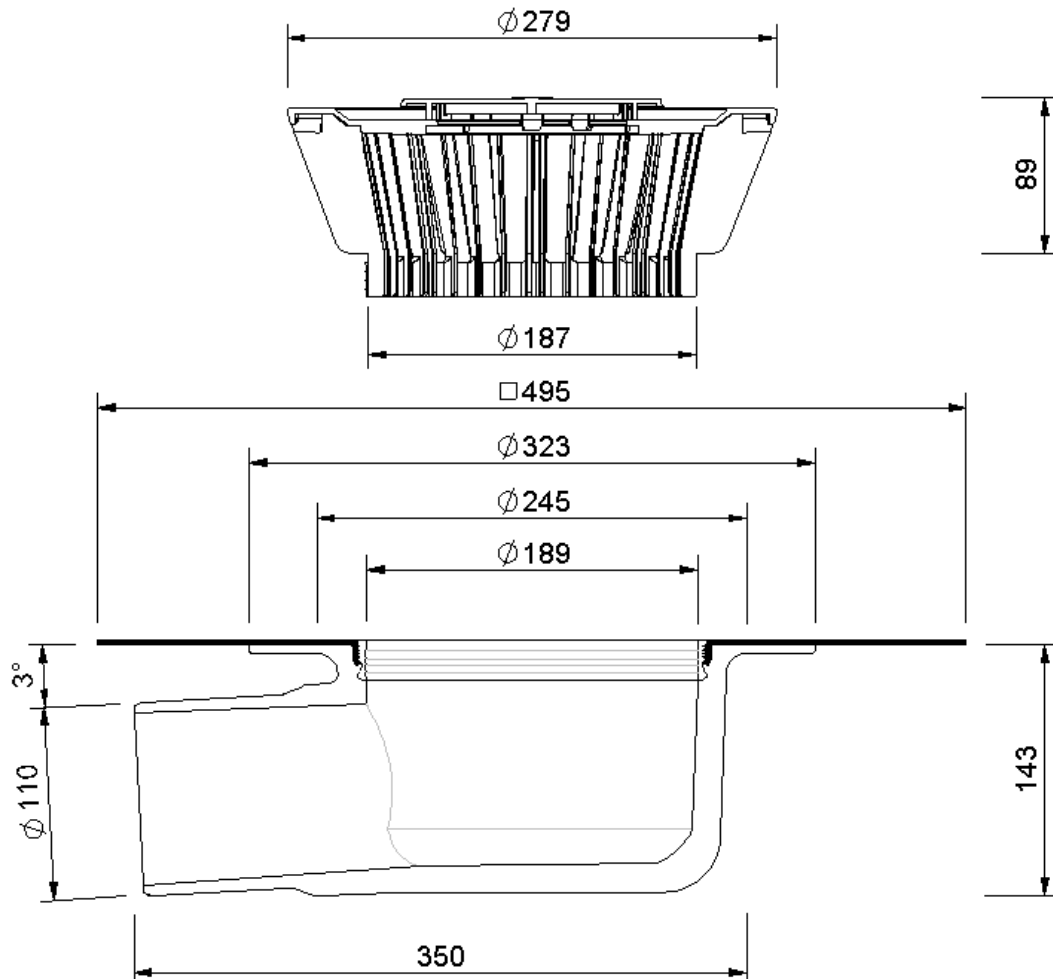

Technical drawing
Sita**Trendy** angled DN 100

SitaTrendy angled DN 100, with bitumen-sleeve
heated

Article number
101700

Changes possible due to technical development, subject to mistakes and printing errors.