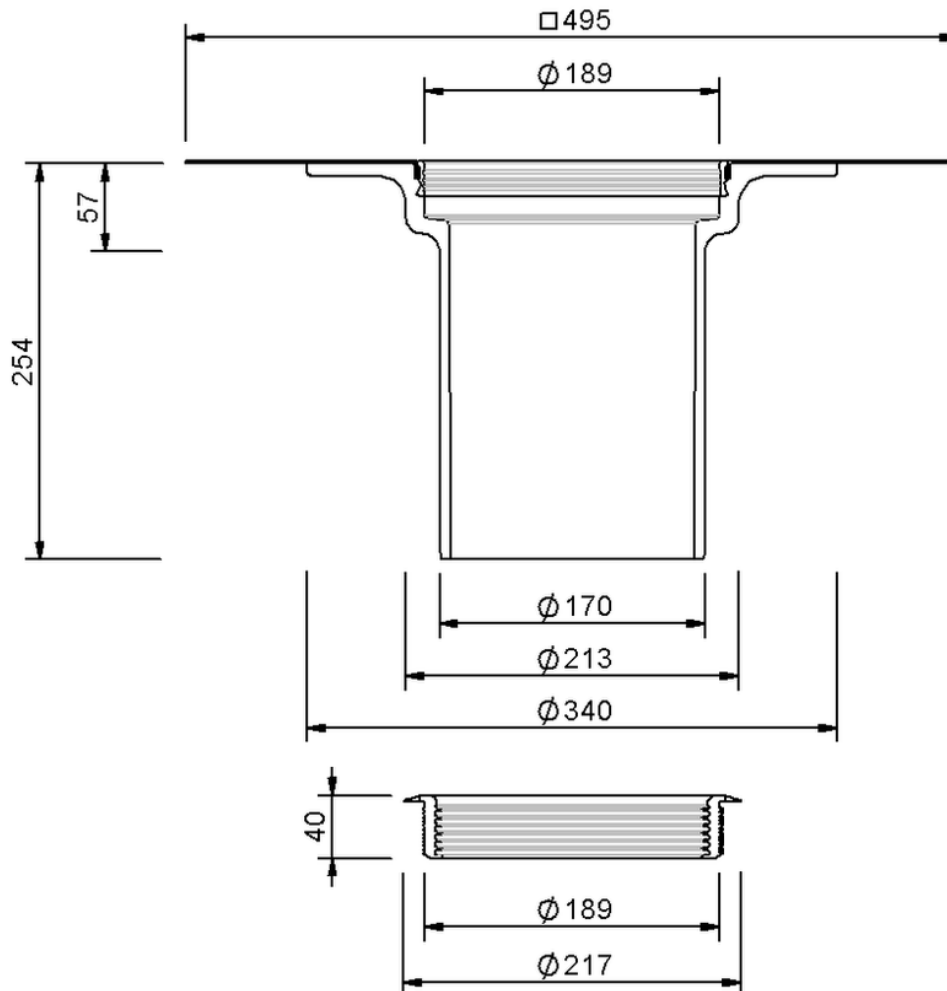

Technical drawing Sita**Standard** extension element

SitaStandard extension element, with bitumen-sleeve

Article number

102600

Changes possible due to technical development, subject to mistakes and printing errors.