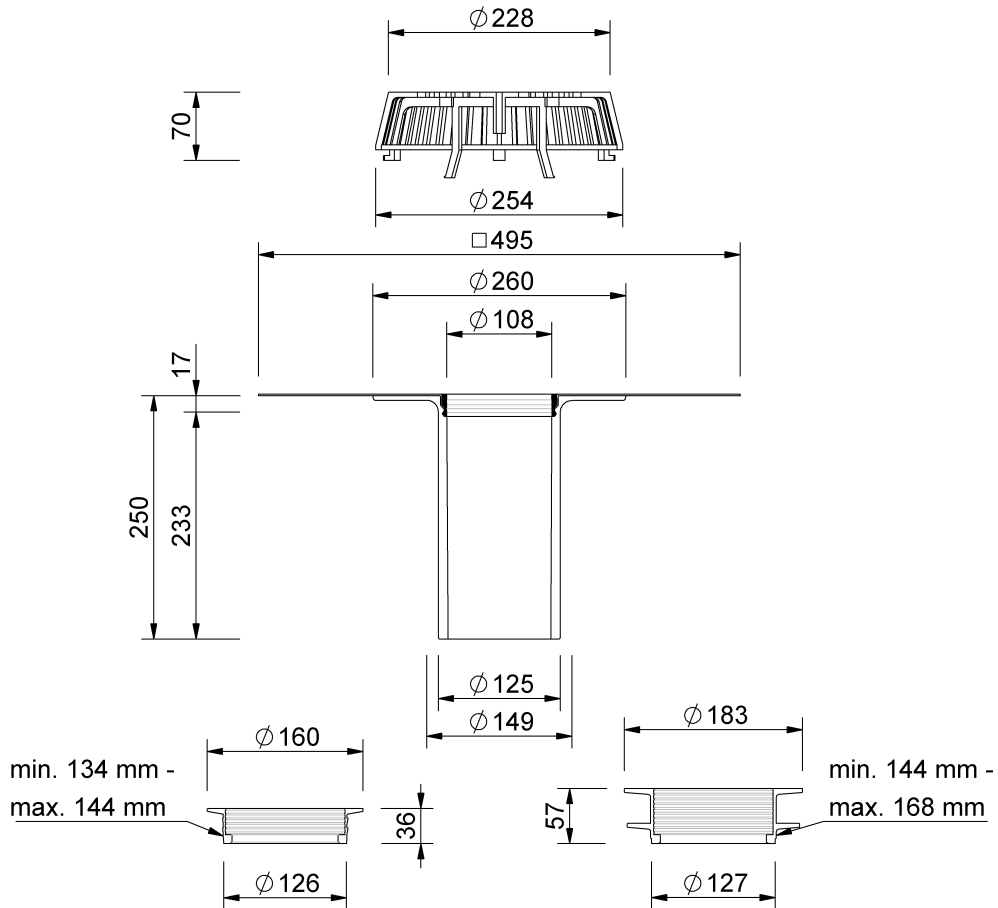

Technical drawing

SitaSani® 125

SitaSani® 125, with bitumen-sleeve
250 mm

Article number
102700

Changes possible due to technical development, subject to mistakes and printing errors.

Sita Bauelemente GmbH * Ferdinand-Braun-Strasse 1 * 33378 Rheda-Wiedenbrück, Germany * Tel +49 2522 8340-0 * Fax +49 2522 8340-100 * info@sita-bauelemente.de * www.sita-bauelemente.de