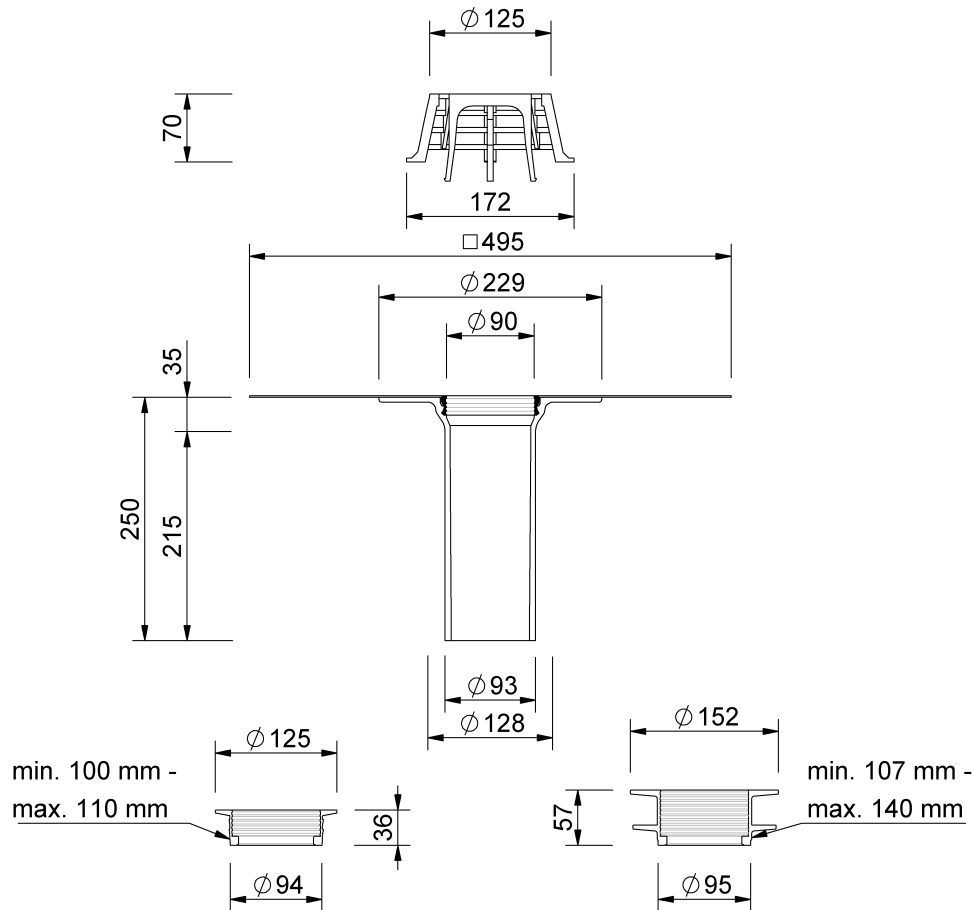

Technical drawing

SitaSani® 95

SitaSani® 95, with bitumen-sleeve
250 mm

Article number
102800

Changes possible due to technical development, subject to mistakes and printing errors.

Sita Bauelemente GmbH * Ferdinand-Braun-Strasse 1 * 33378 Rheda-Wiedenbrück, Germany * Tel +49 2522 8340-0 * Fax +49 2522 8340-100 * info@sita-bauelemente.de * www.sita-bauelemente.de