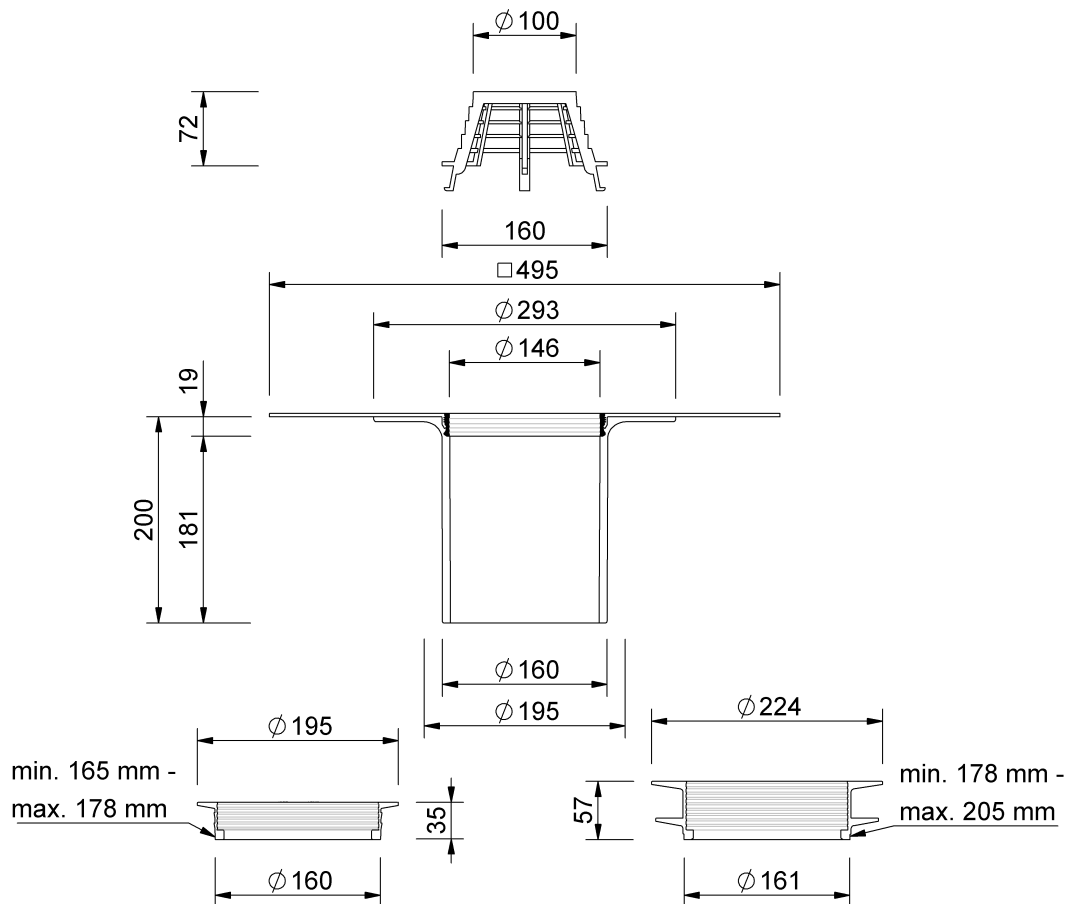

Technical drawing

SitaSani® 165

SitaSani® 165, with bitumen-sleeve
200 mm

Article number
102900

Changes possible due to technical development, subject to mistakes and printing errors.

Sita Bauelemente GmbH * Ferdinand-Braun-Strasse 1 * 33378 Rheda-Wiedenbrück, Germany * Tel +49 2522 8340-0 * Fax +49 2522 8340-100 * info@sita-bauelemente.de * www.sita-bauelemente.de