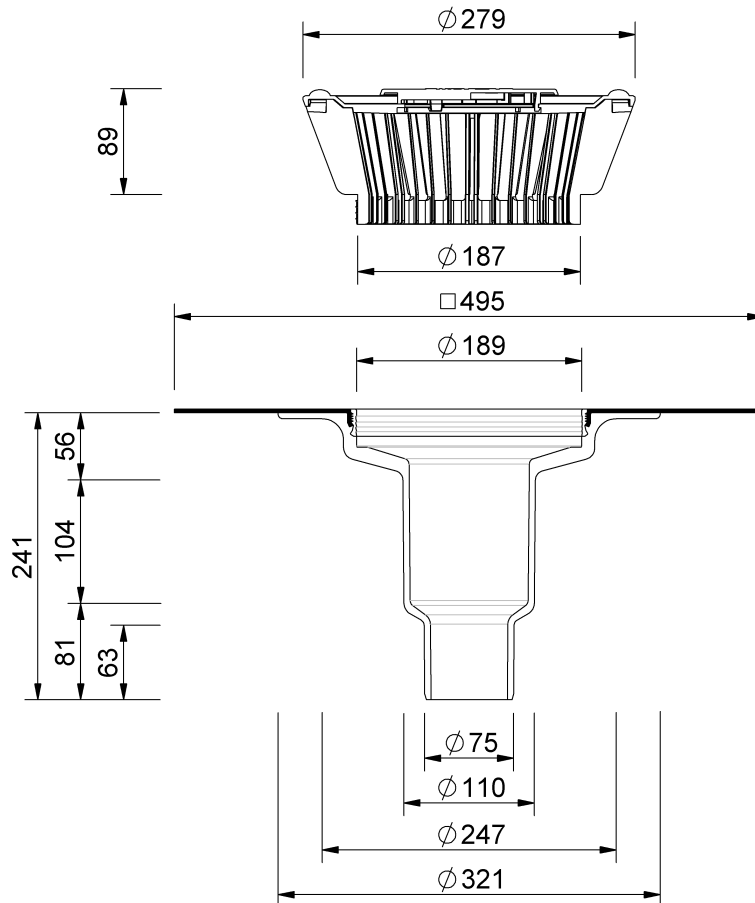

Technical drawing Sita**Standard** stepped outlet

SitaStandard stepped outlet, with bitumen-sleeve

Article number

103000

Changes possible due to technical development, subject to mistakes and printing errors.