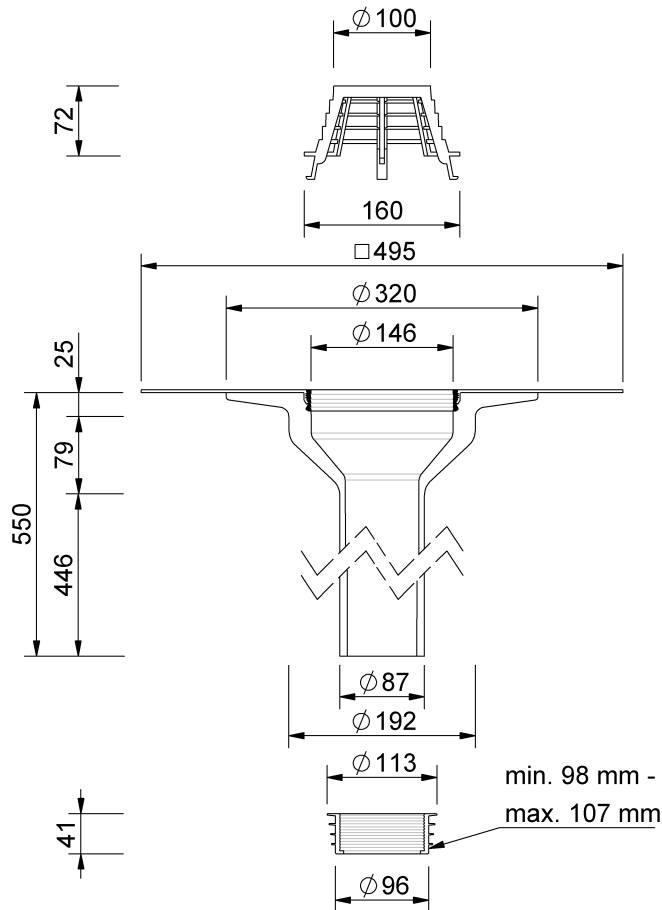

# Technical drawing SitaSani® 90

SitaSani® 90, with bitumen-sleeve  
550 mm

Article number  
103200

Changes possible due to technical development, subject to mistakes and printing errors.

Sita Bauelemente GmbH \* Ferdinand-Braun-Strasse 1 \* 33378 Rheda-Wiedenbrück, Germany \* Tel +49 2522 8340-0 \* Fax +49 2522 8340-100 \* info@sita-bauelemente.de \* www.sita-bauelemente.de