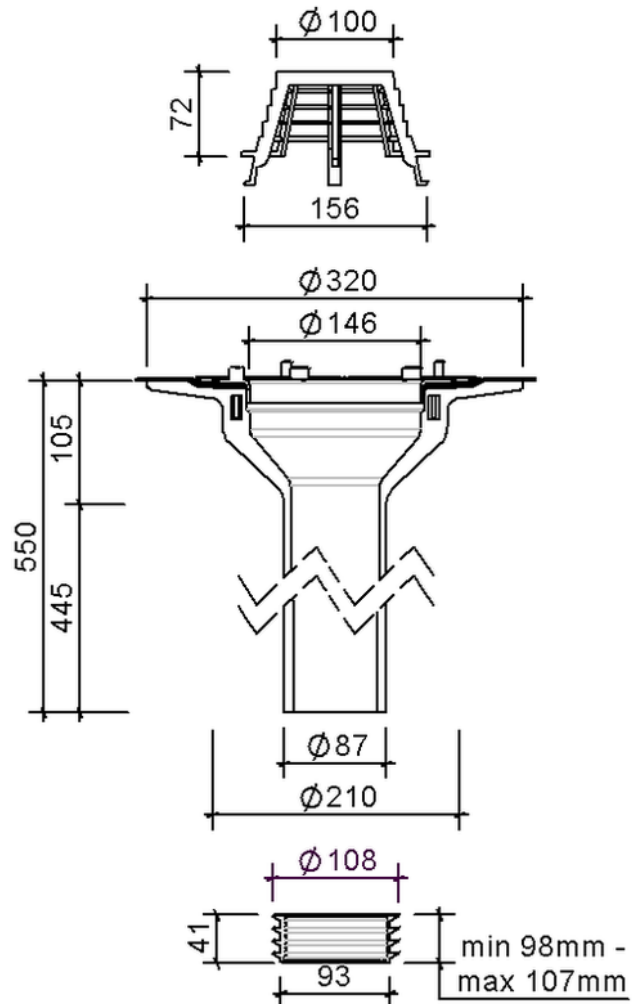

# Technical drawing

## SitaSani® 90 screw-on flange

---

---

SitaSani® 90 screw-on flange, with Screw-on flange  
550 mm

Article number  
103299

Changes possible due to technical development, subject to mistakes and printing errors.