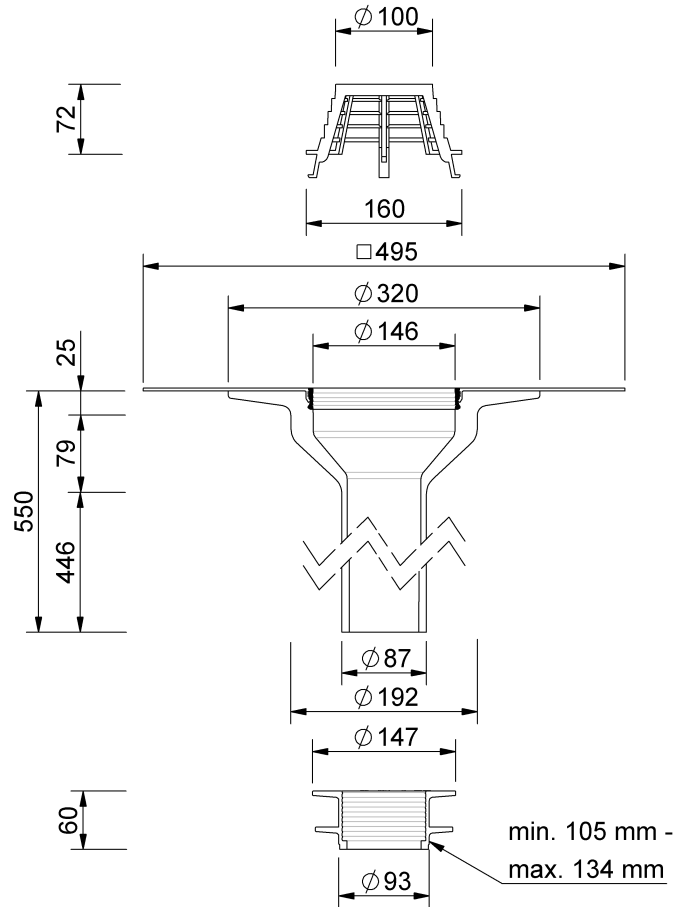

# Technical drawing SitaSani® 105

SitaSani® 105, with bitumen-sleeve  
550 mm

Article number  
103300

Changes possible due to technical development, subject to mistakes and printing errors.

Sita Bauelemente GmbH \* Ferdinand-Braun-Strasse 1 \* 33378 Rheda-Wiedenbrück, Germany \* Tel +49 2522 8340-0 \* Fax +49 2522 8340-100 \* info@sita-bauelemente.de \* www.sita-bauelemente.de