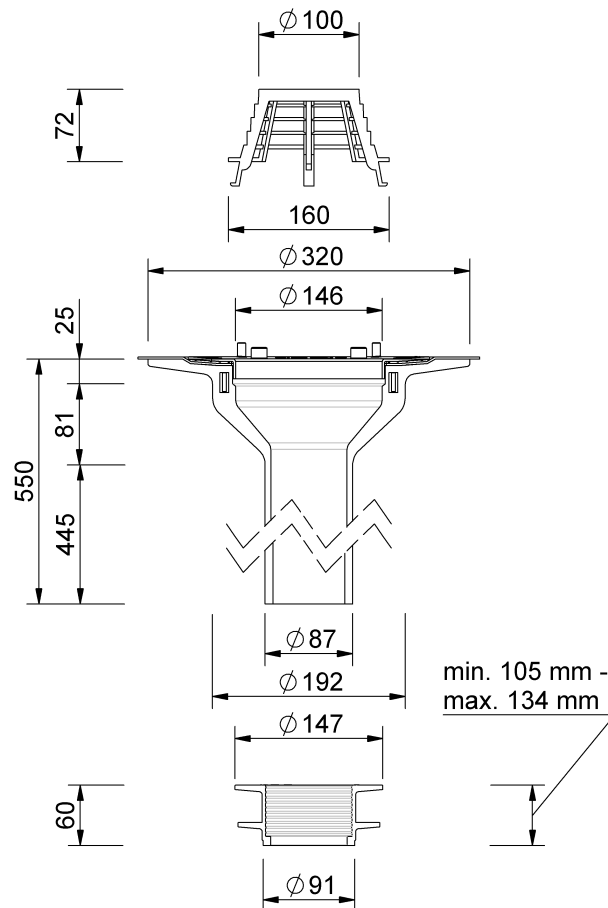

# Technical drawing

## SitaSani® 105 screw-on flange

SitaSani® 105 screw-on flange, with Screw-on flange  
550 mm

Article number  
103399

Changes possible due to technical development, subject to mistakes and printing errors.