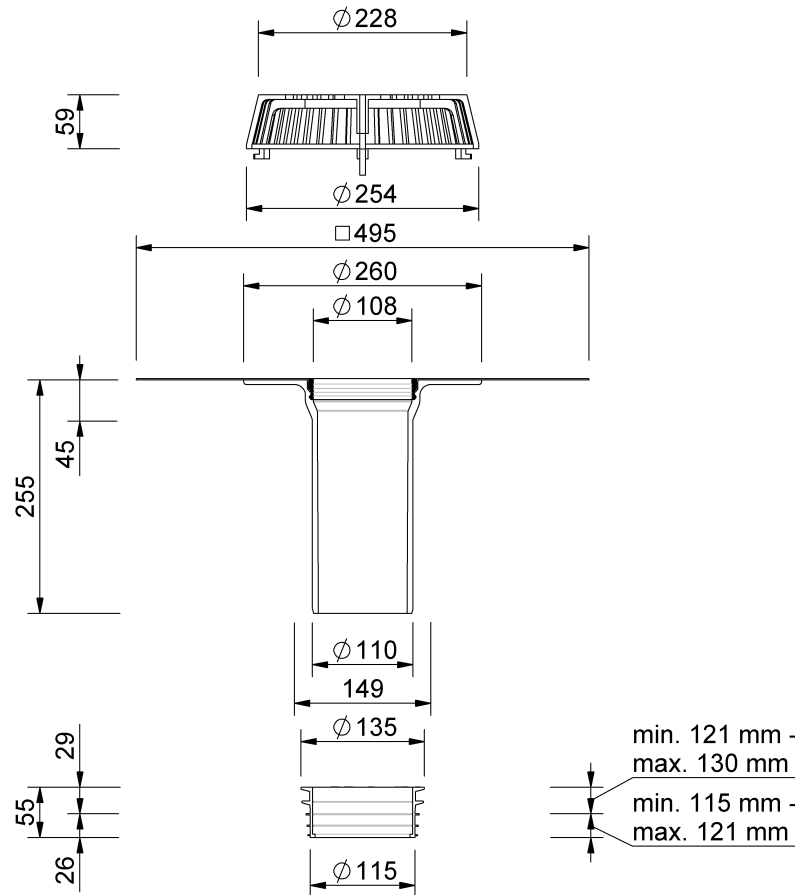

Technical drawing SitaSani® 115

SitaSani® 115, with bitumen-sleeve
255 mm

Article number
103500

Changes possible due to technical development, subject to mistakes and printing errors.

Sita Bauelemente GmbH * Ferdinand-Braun-Strasse 1 * 33378 Rheda-Wiedenbrück, Germany * Tel +49 2522 8340-0 * Fax +49 2522 8340-100 * info@sita-bauelemente.de * www.sita-bauelemente.de