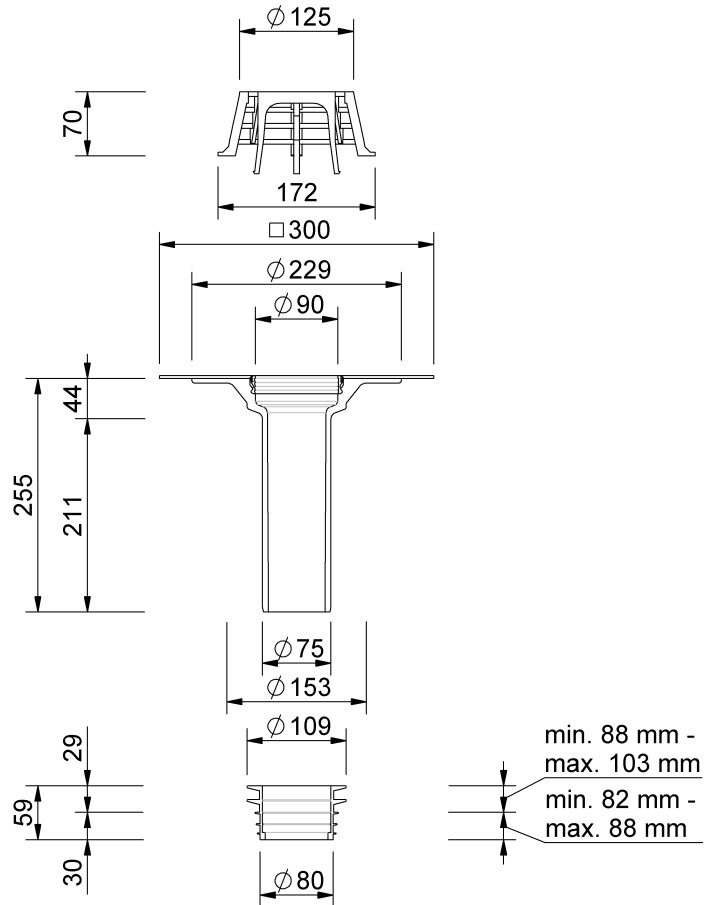

# Technical drawing SitaSani® 70

SitaSani® 70, with bitumen-sleeve  
255 mm

Article number  
103600

Changes possible due to technical development, subject to mistakes and printing errors.

Sita Bauelemente GmbH \* Ferdinand-Braun-Strasse 1 \* 33378 Rheda-Wiedenbrück, Germany \* Tel +49 2522 8340-0 \* Fax +49 2522 8340-100 \* info@sita-bauelemente.de \* www.sita-bauelemente.de