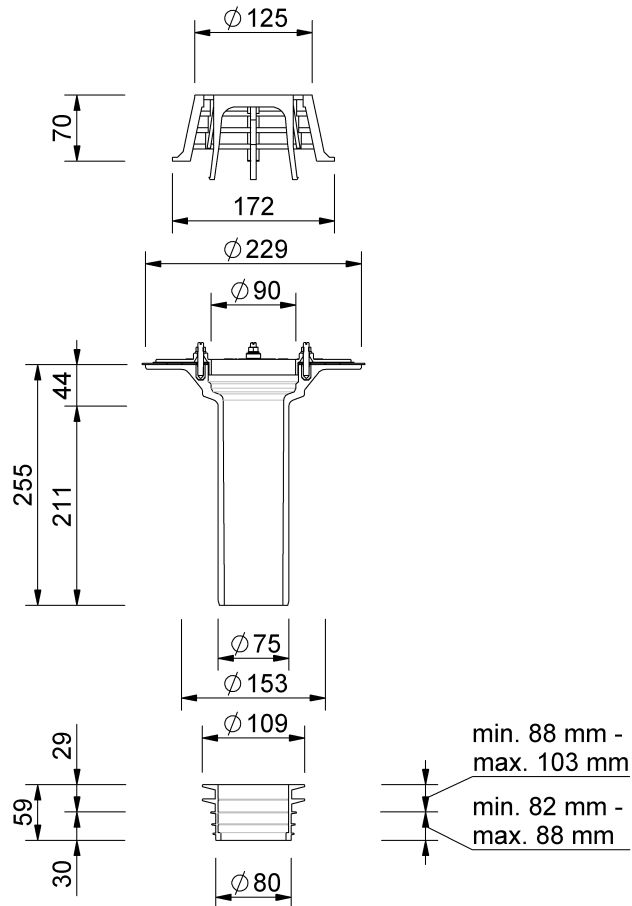

Technical drawing

SitaSani® 70 screw-on flange

SitaSani® 70 screw-on flange, with Screw-on flange
255 mm

Article number
103699

Changes possible due to technical development, subject to mistakes and printing errors.