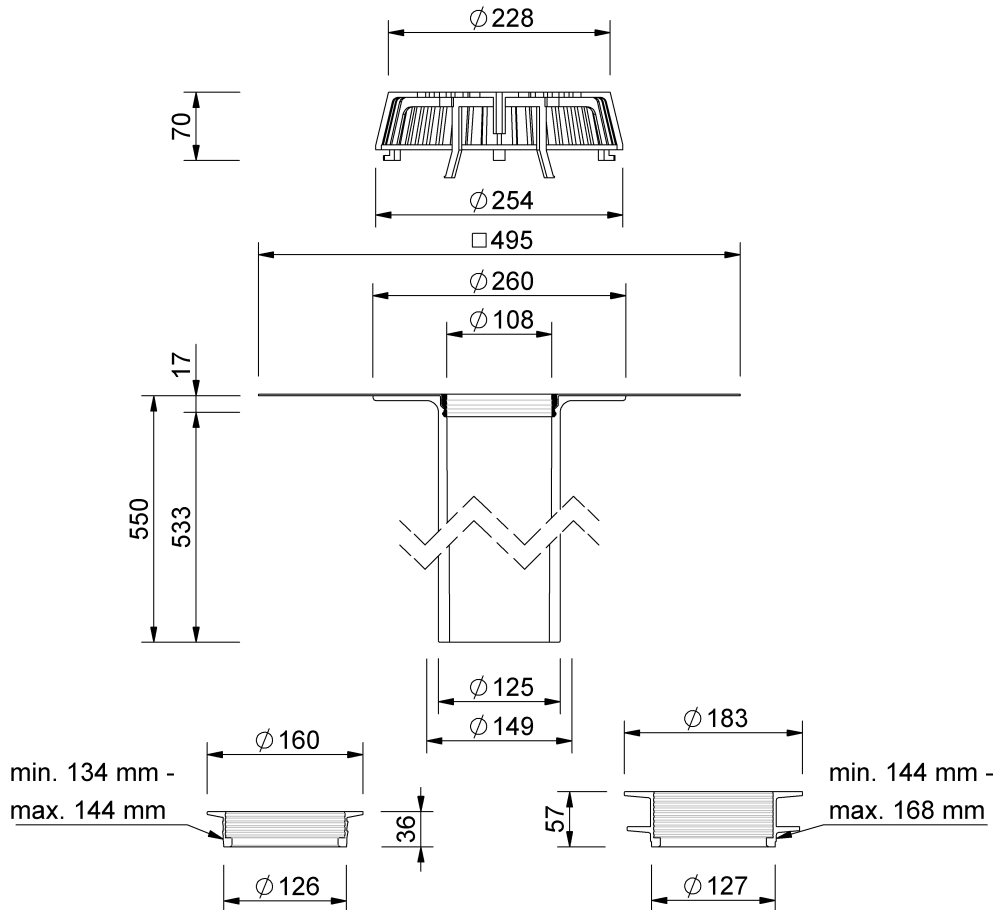

# Technical drawing SitaSani® 125

SitaSani® 125, with bitumen-sleeve  
550 mm

Article number  
103700

Changes possible due to technical development, subject to mistakes and printing errors.

Sita Bauelemente GmbH \* Ferdinand-Braun-Strasse 1 \* 33378 Rheda-Wiedenbrück, Germany \* Tel +49 2522 8340-0 \* Fax +49 2522 8340-100 \* info@sita-bauelemente.de \* www.sita-bauelemente.de