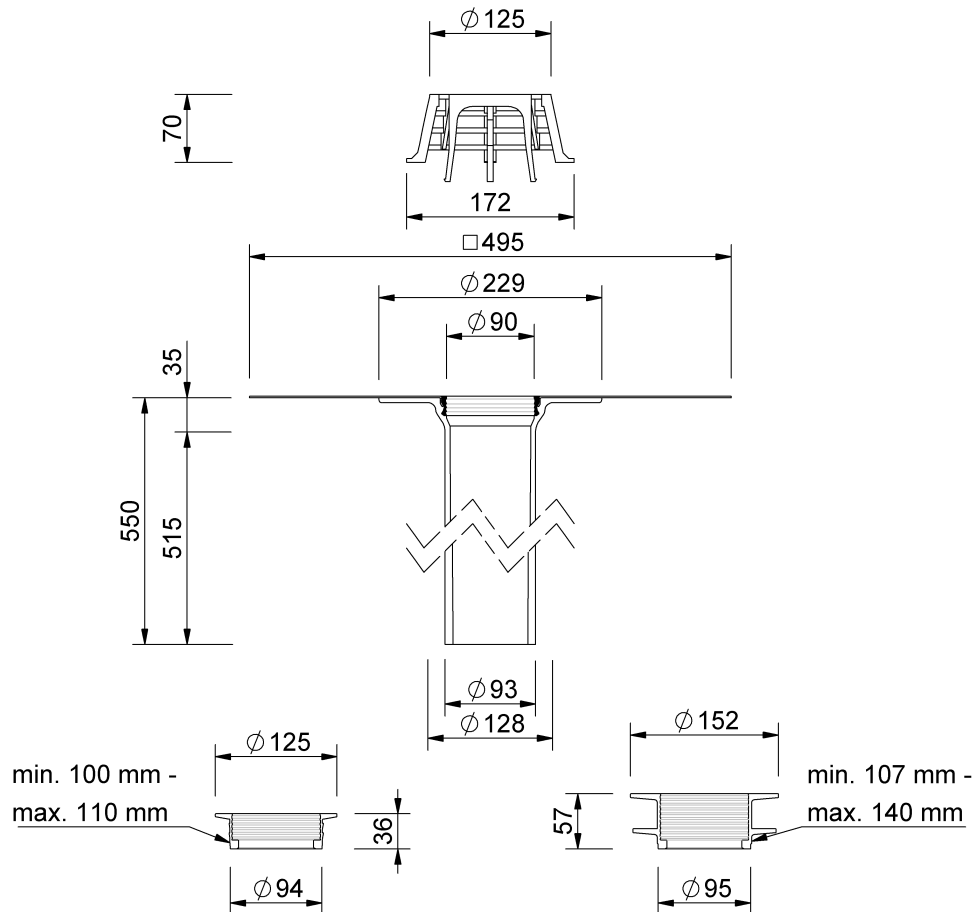

# Technical drawing

## SitaSani® 95

SitaSani® 95, with bitumen-sleeve  
550 mm

Article number  
103800

Changes possible due to technical development, subject to mistakes and printing errors.

Sita Bauelemente GmbH \* Ferdinand-Braun-Strasse 1 \* 33378 Rheda-Wiedenbrück, Germany \* Tel +49 2522 8340-0 \* Fax +49 2522 8340-100 \* info@sita-bauelemente.de \* www.sita-bauelemente.de