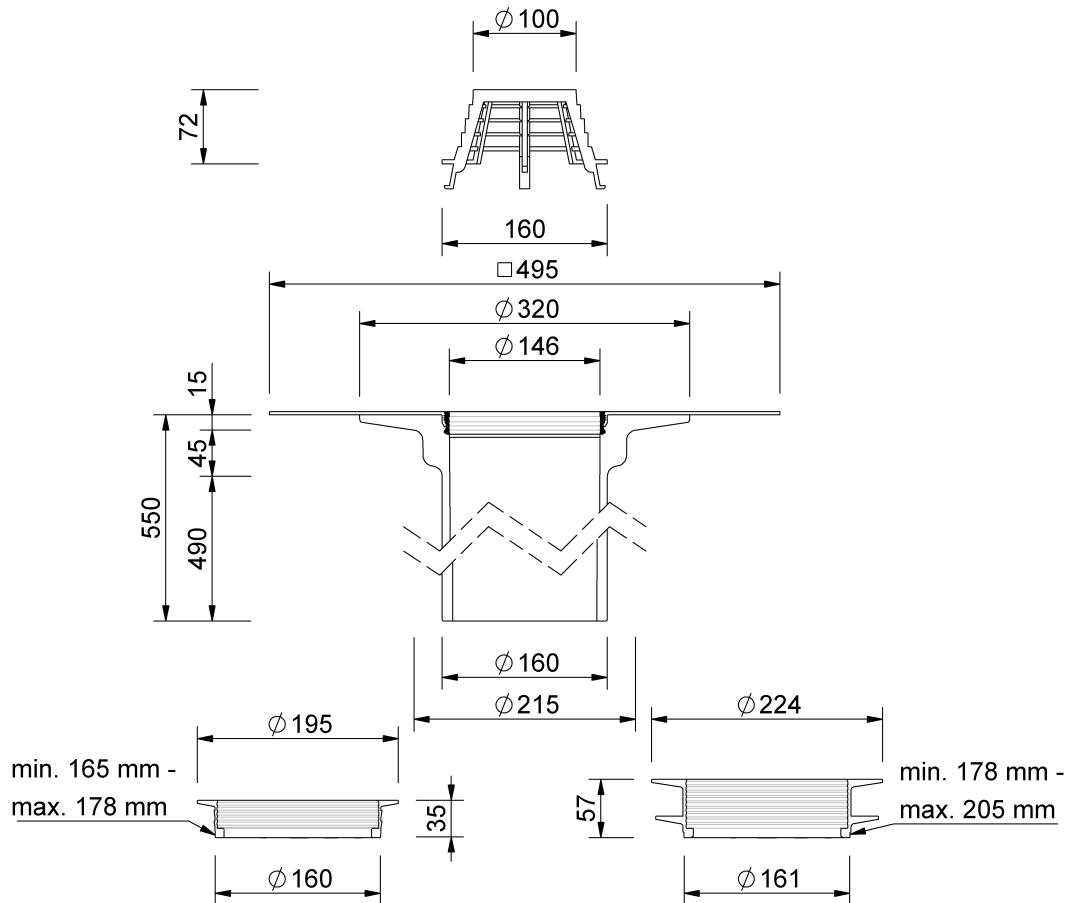

# Technical drawing

## SitaSani® 165

SitaSani® 165, with bitumen-sleeve  
550 mm

Article number  
104000

Changes possible due to technical development, subject to mistakes and printing errors.

Sita Bauelemente GmbH \* Ferdinand-Braun-Strasse 1 \* 33378 Rheda-Wiedenbrück, Germany \* Tel +49 2522 8340-0 \* Fax +49 2522 8340-100 \* info@sita-bauelemente.de \* www.sita-bauelemente.de