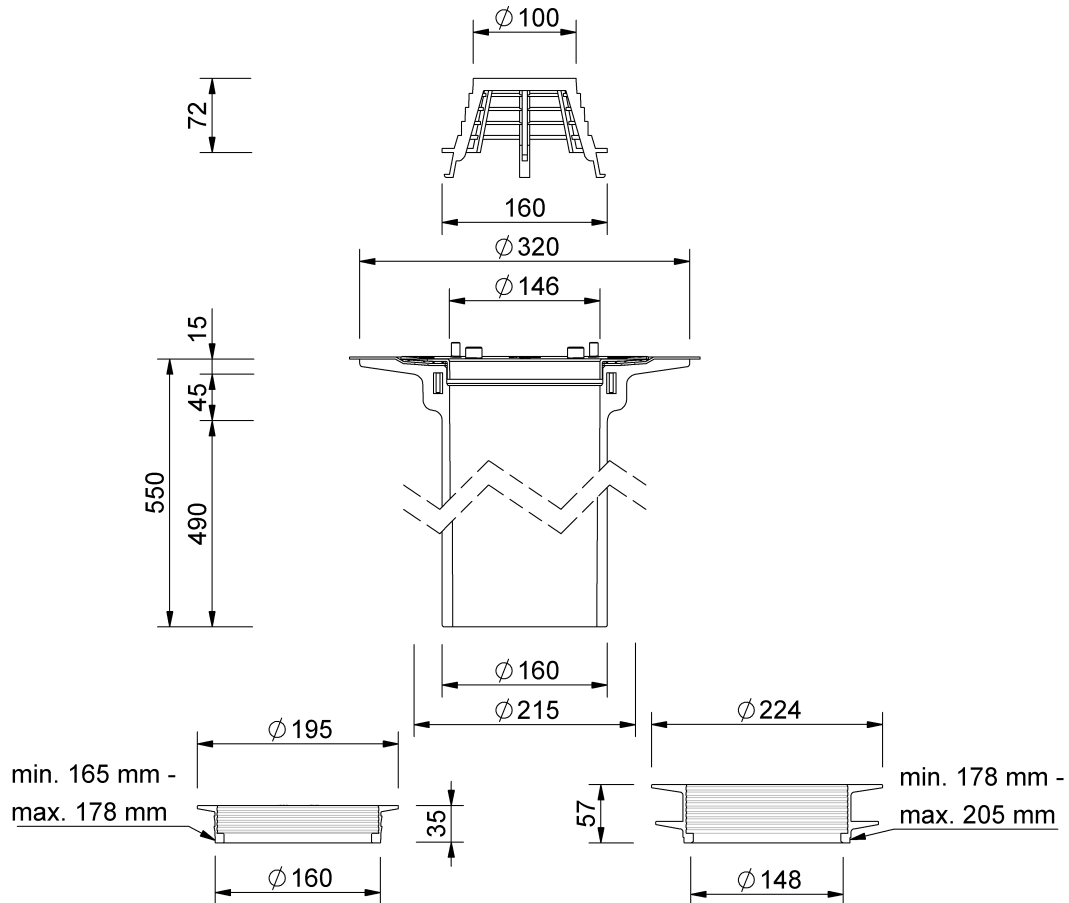

Technical drawing

SitaSani® 165 screw-on flange

SitaSani® 165 screw-on flange, with Screw-on flange
550 mm

Article number
104099

Changes possible due to technical development, subject to mistakes and printing errors.