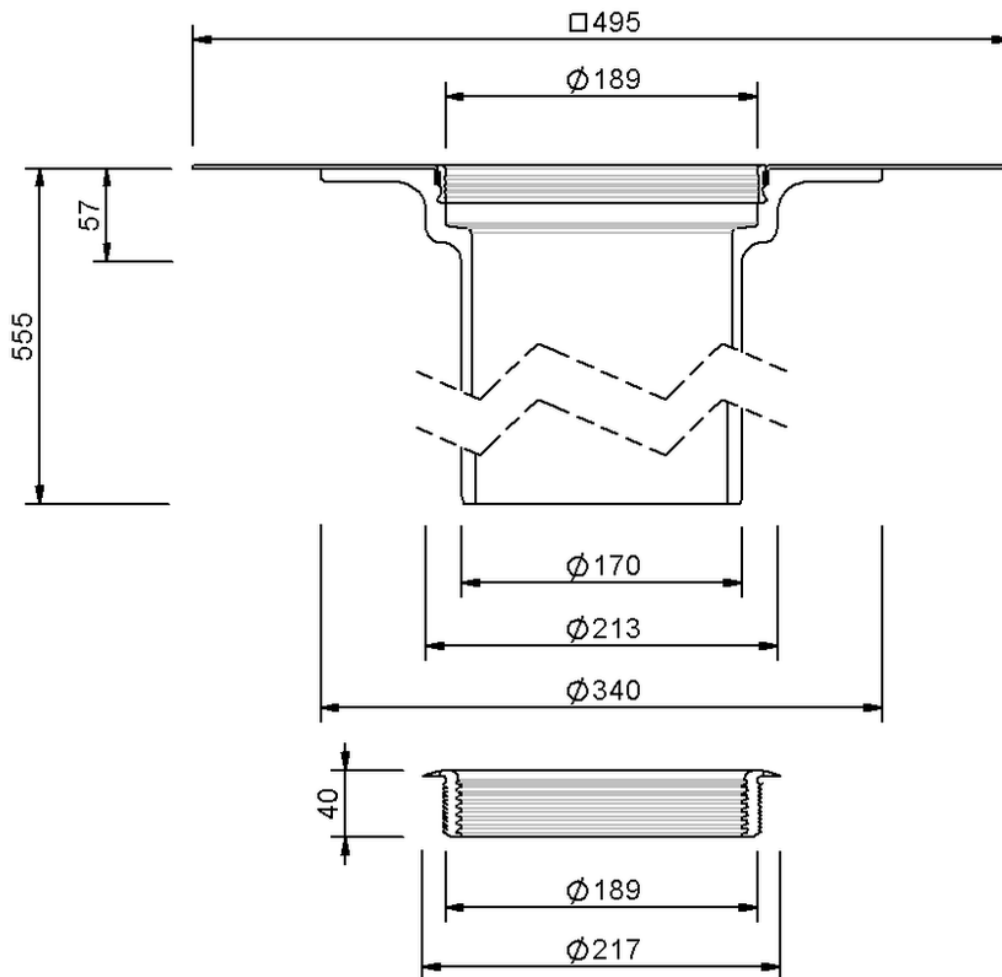

# Technical drawing

## Sita**Standard** extension element

---

---

SitaStandard extension element, with bitumen-sleeve

Article number

105000

---

Changes possible due to technical development, subject to mistakes and printing errors.