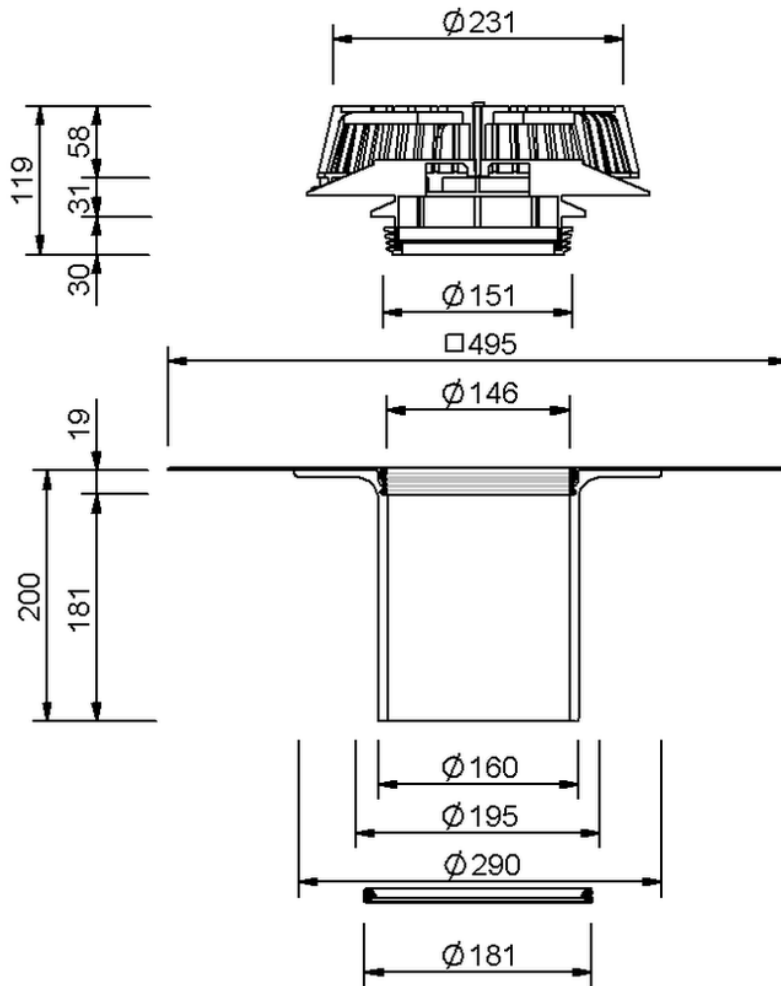

Technical drawing
SitaSani® 160 DSS

SitaSani® 160 DSS, with bitumen-sleeve
200 mm

Article number
106000

Changes possible due to technical development, subject to mistakes and printing errors.

Sita Bauelemente GmbH * Ferdinand-Braun-Strasse 1 * 33378 Rheda-Wiedenbrück, Germany * Tel +49 2522 8340-0 * Fax +49 2522 8340-100 * info@sita-bauelemente.de * www.sita-bauelemente.de