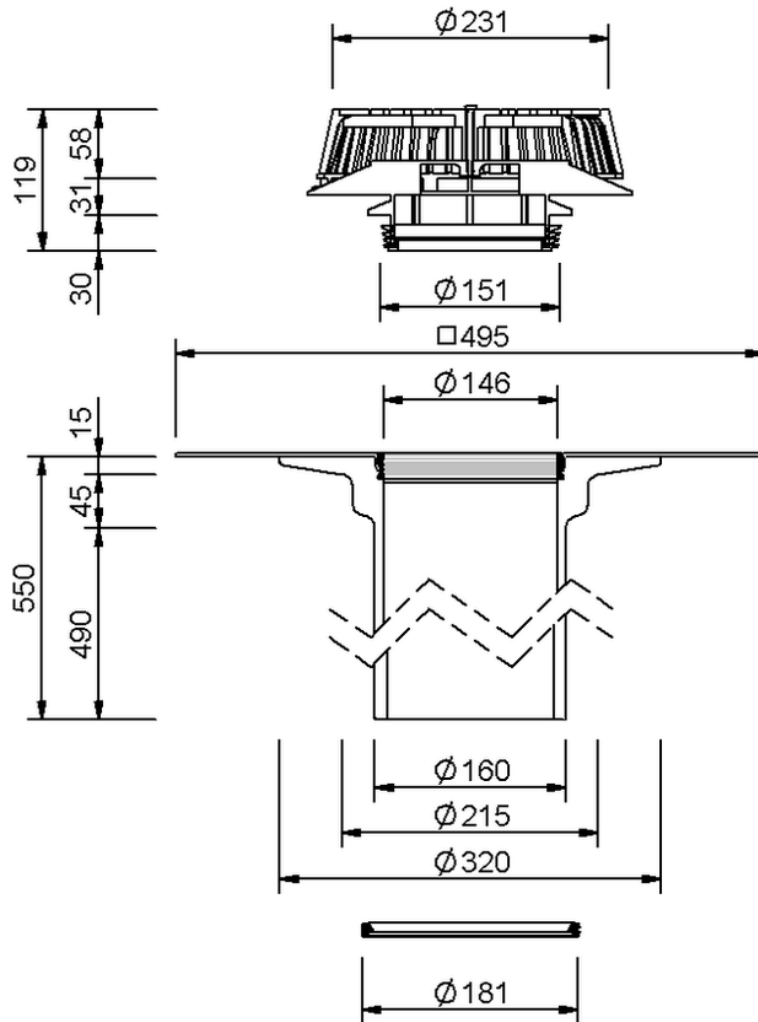

Technical drawing SitaSani® 160 DSS

SitaSani® 160 DSS, with bitumen-sleeve
550 mm

Article number
106100

Changes possible due to technical development, subject to mistakes and printing errors.

Sita Bauelemente GmbH * Ferdinand-Braun-Strasse 1 * 33378 Rheda-Wiedenbrück, Germany * Tel +49 2522 8340-0 * Fax +49 2522 8340-100 * info@sita-bauelemente.de * www.sita-bauelemente.de