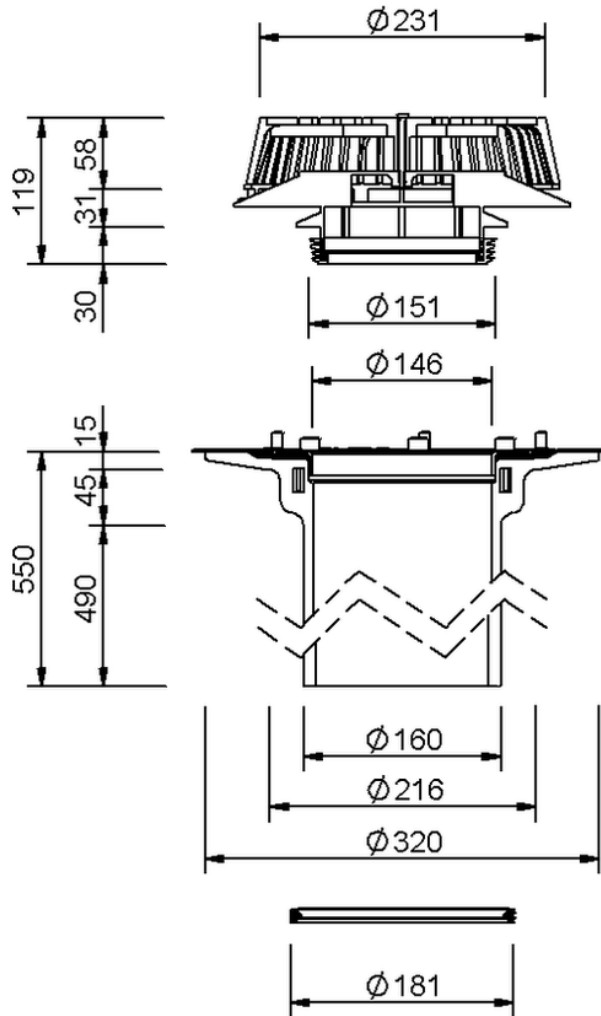

# Technical drawing SitaSani® 160 DSS screw-on flange

SitaSani® 160 DSS screw-on flange, with Screw-on flange  
550 mm

Article number  
106199

Changes possible due to technical development, subject to mistakes and printing errors.