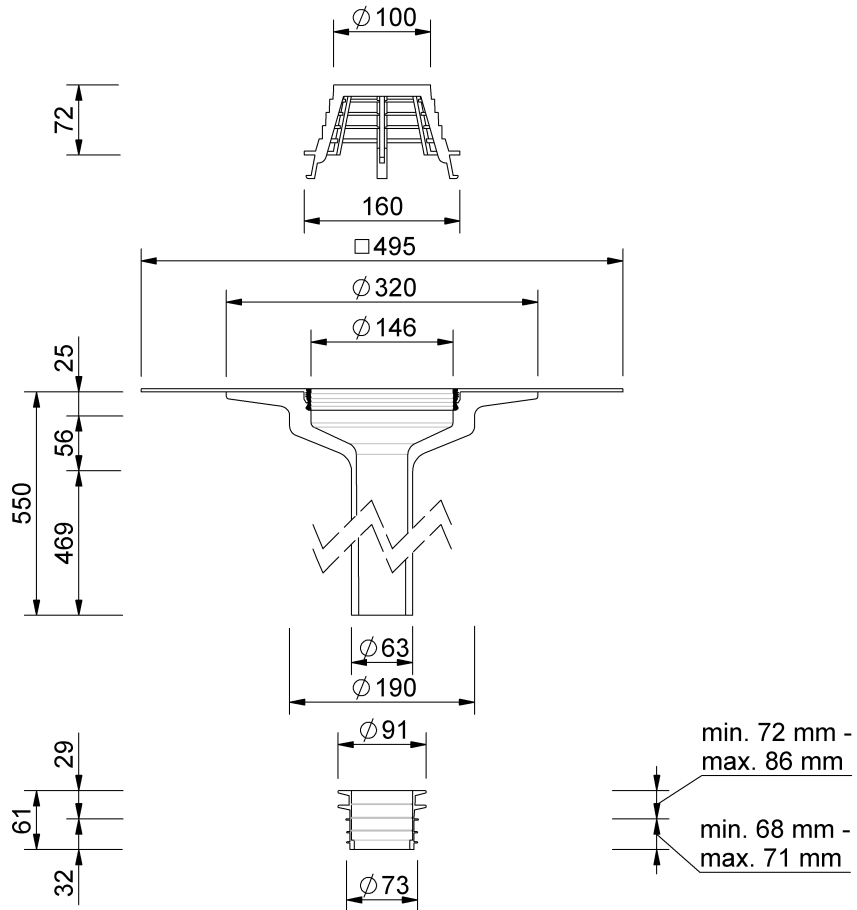

Technical drawing

SitaSani® 63

SitaSani® 63, with bitumen-sleeve
550 mm

Article number
106300

Changes possible due to technical development, subject to mistakes and printing errors.

Sita Bauelemente GmbH * Ferdinand-Braun-Strasse 1 * 33378 Rheda-Wiedenbrück, Germany * Tel +49 2522 8340-0 * Fax +49 2522 8340-100 * info@sita-bauelemente.de * www.sita-bauelemente.de