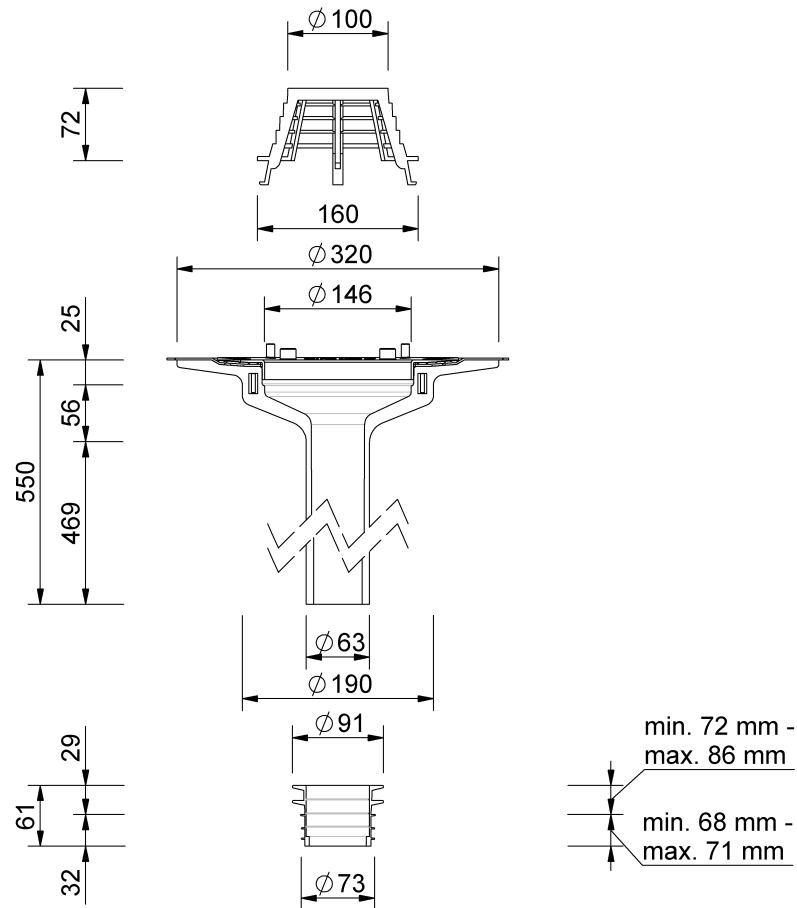

# Technical drawing

## SitaSani® 63 screw-on flange

SitaSani® 63 screw-on flange, with Screw-on flange  
550 mm

Article number  
106399

Changes possible due to technical development, subject to mistakes and printing errors.