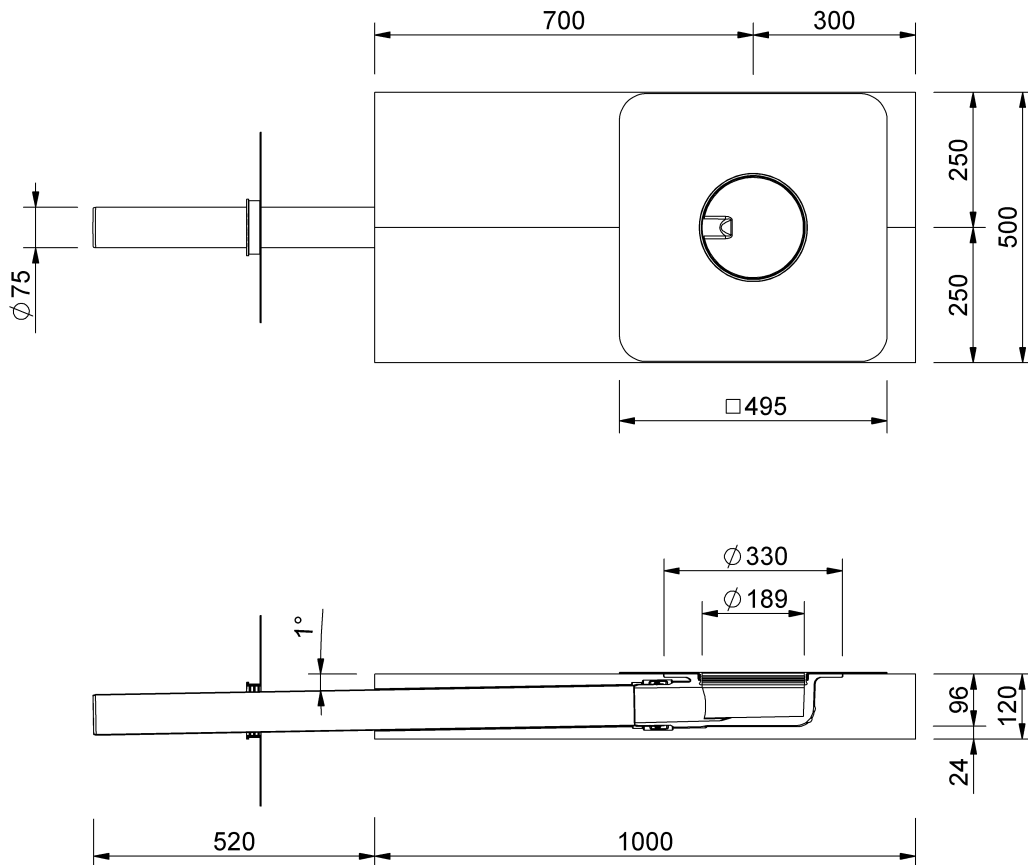

# Technical drawing Sita**Indra** green roof

SitaIndra green roof, with bitumen-sleeve  
Green roof polyurethane insulating body

Article number  
107500

Changes possible due to technical development, subject to mistakes and printing errors.