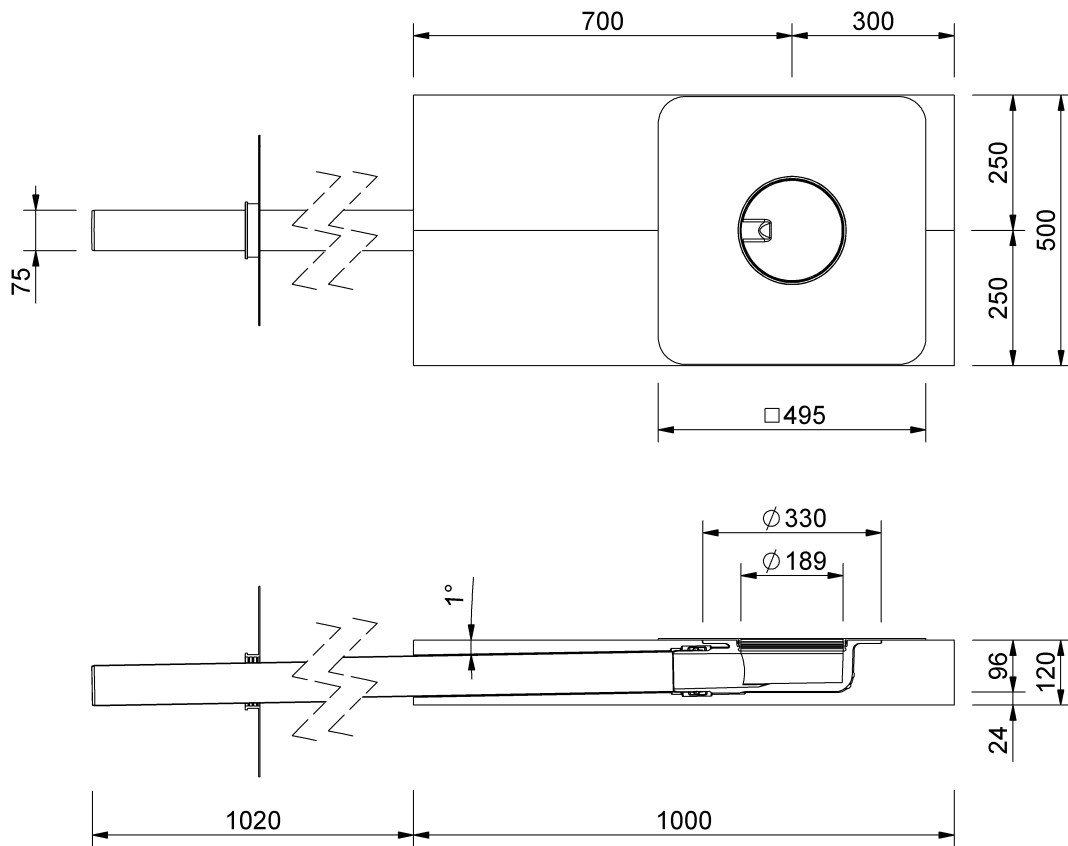

Technical drawing Sita**Indra** green roof

SitaIndra green roof, with bitumen-sleeve
Green roof polyurethane insulating body

Article number
10751500

Changes possible due to technical development, subject to mistakes and printing errors.