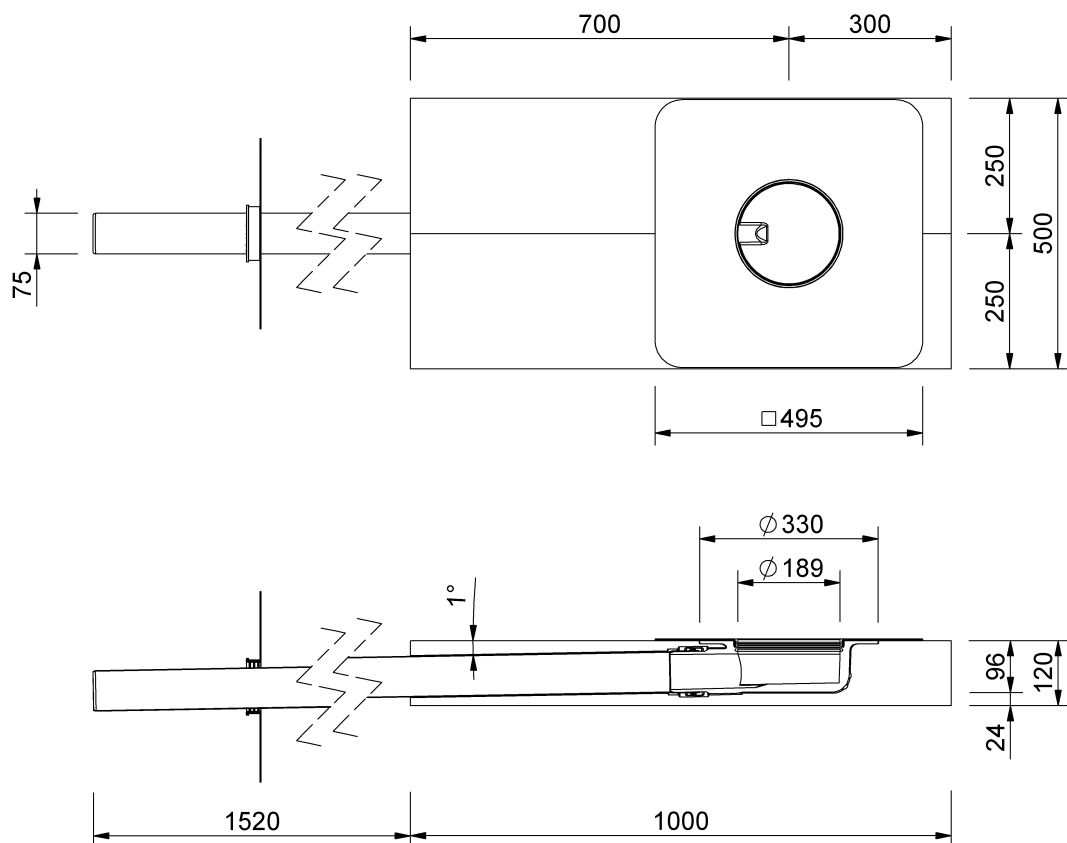

# Technical drawing Sita**Indra** green roof

SitaIndra green roof, with bitumen-sleeve  
Green roof polyurethane insulating body

Article number  
10752000

Changes possible due to technical development, subject to mistakes and printing errors.