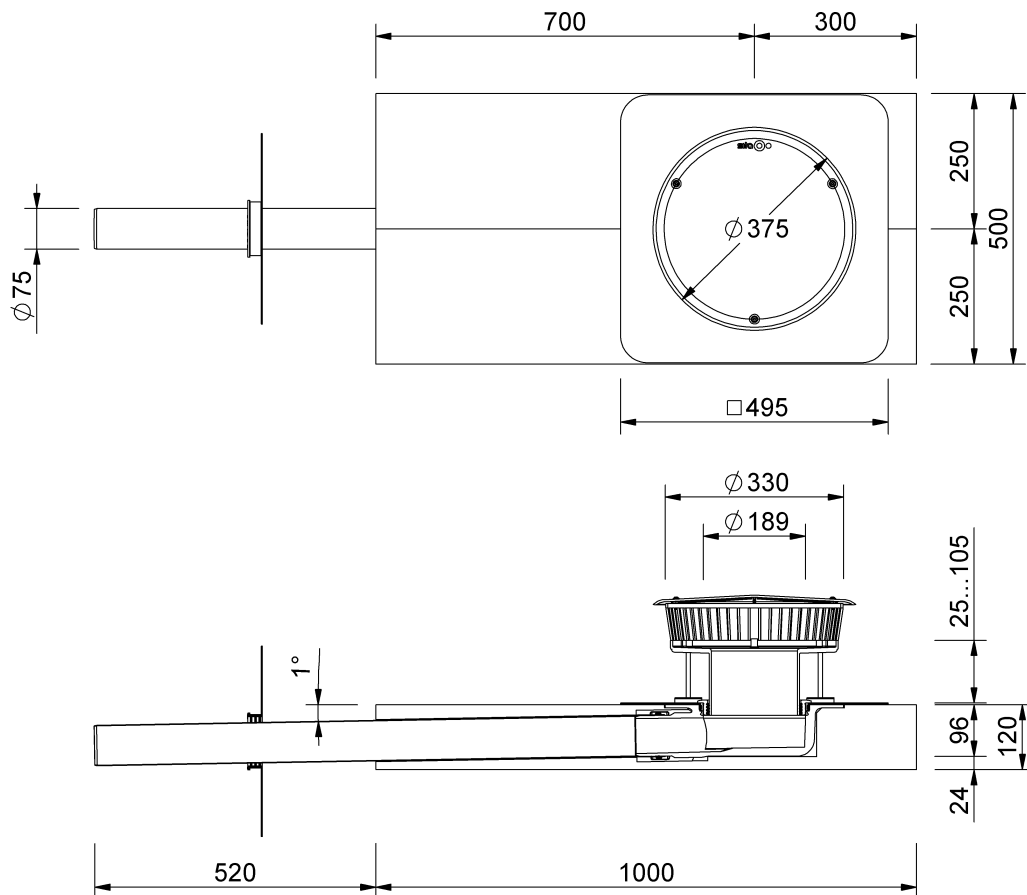

Technical drawing

Sita**Indra** emergency drainage

SitaIndra emergency drainage, with bitumen-sleeve
Emergency drainage set mineral wool insulating body

Article number
108400

Changes possible due to technical development, subject to mistakes and printing errors.