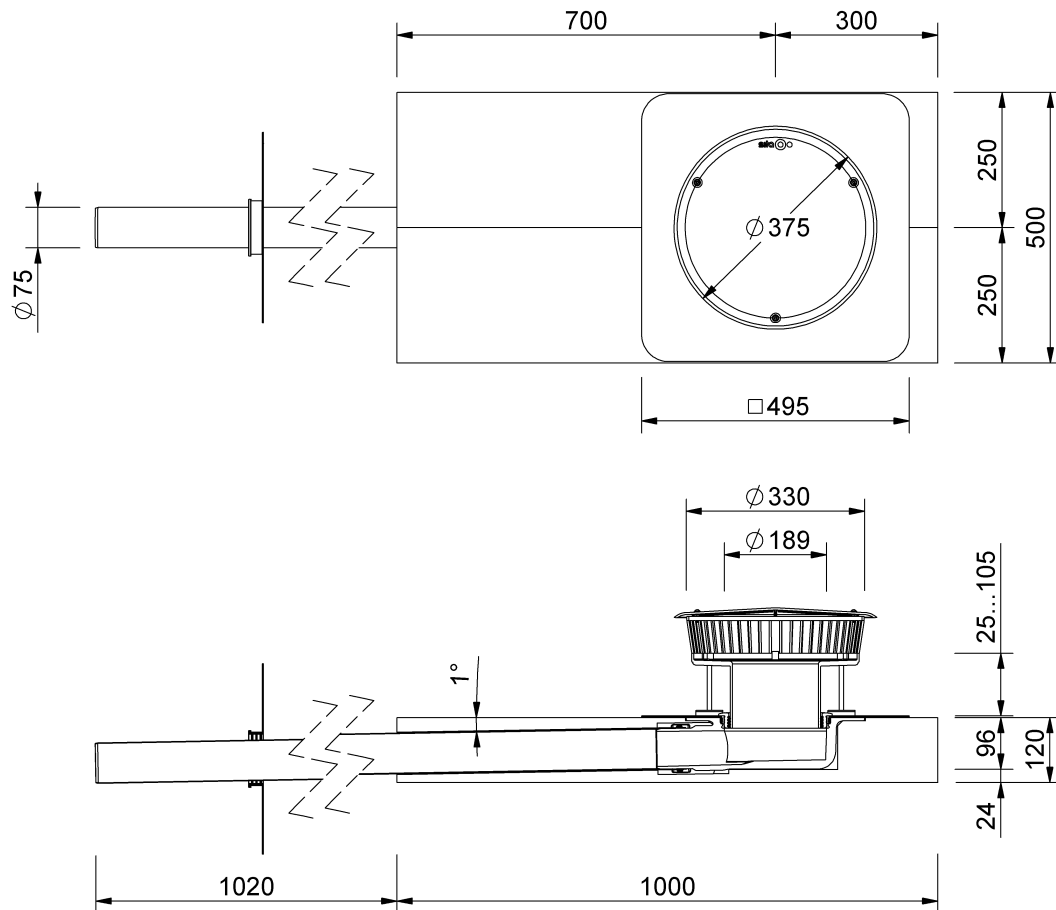

Technical drawing

Sita**Indra** emergency drainage

SitaIndra emergency drainage, with bitumen-sleeve
Emergency drainage set mineral wool insulating body

Article number
10841500

Changes possible due to technical development, subject to mistakes and printing errors.