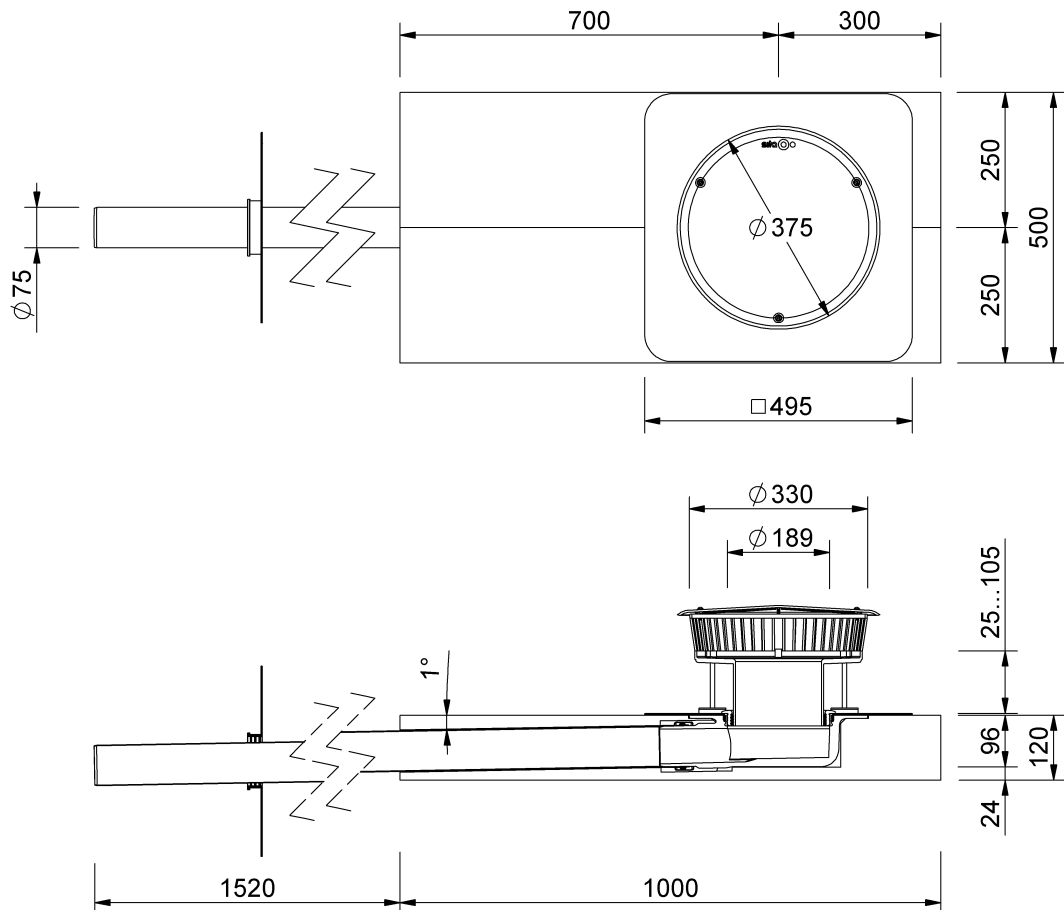

Technical drawing

Sita**Indra** emergency drainage

SitaIndra emergency drainage, with bitumen-sleeve
Emergency drainage set mineral wool insulating body

Article number
10842000

Changes possible due to technical development, subject to mistakes and printing errors.