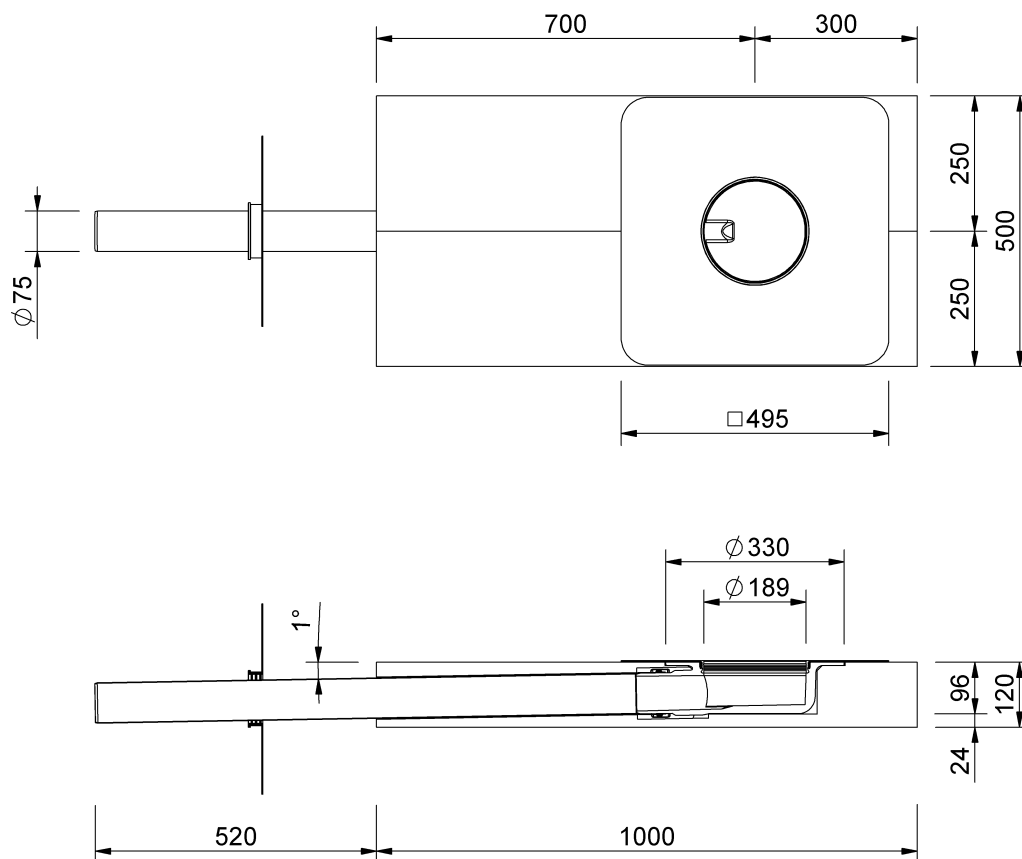

Technical drawing Sita**Indra** green roof

SitaIndra green roof, with bitumen-sleeve
Green roof mineral wool insulating body

Article number
108500

Changes possible due to technical development, subject to mistakes and printing errors.