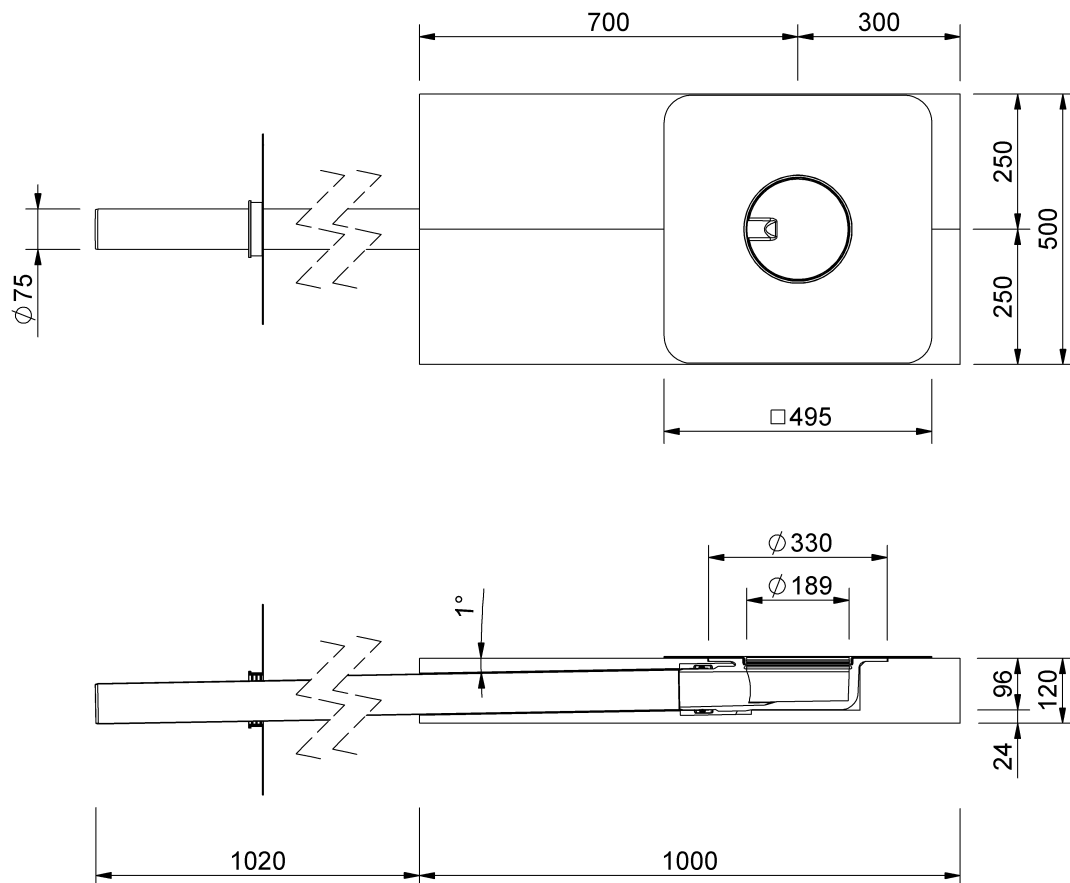

Technical drawing Sita**Indra** green roof

SitaIndra green roof, with bitumen-sleeve
Green roof mineral wool insulating body

Article number
10851500

Changes possible due to technical development, subject to mistakes and printing errors.