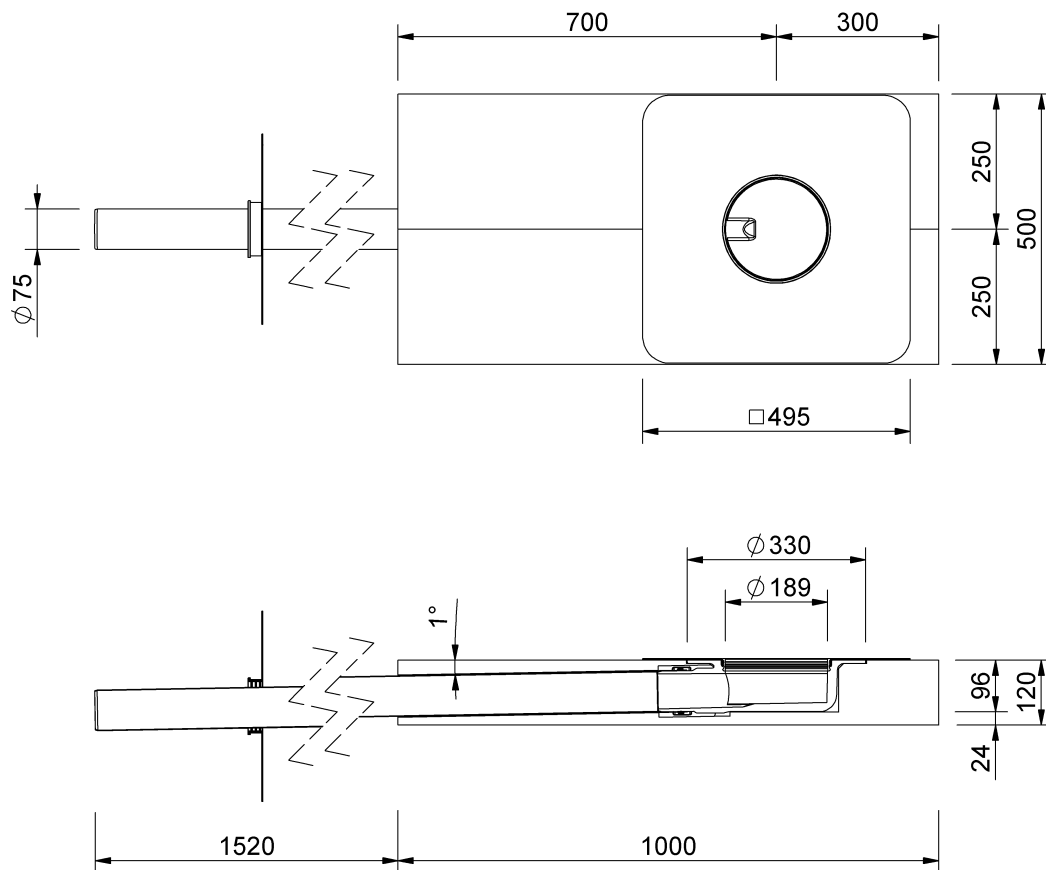

Technical drawing Sitalndra green roof

Sitalndra green roof, with bitumen-sleeve
Green roof mineral wool insulating body

Article number
10852000

Changes possible due to technical development, subject to mistakes and printing errors.