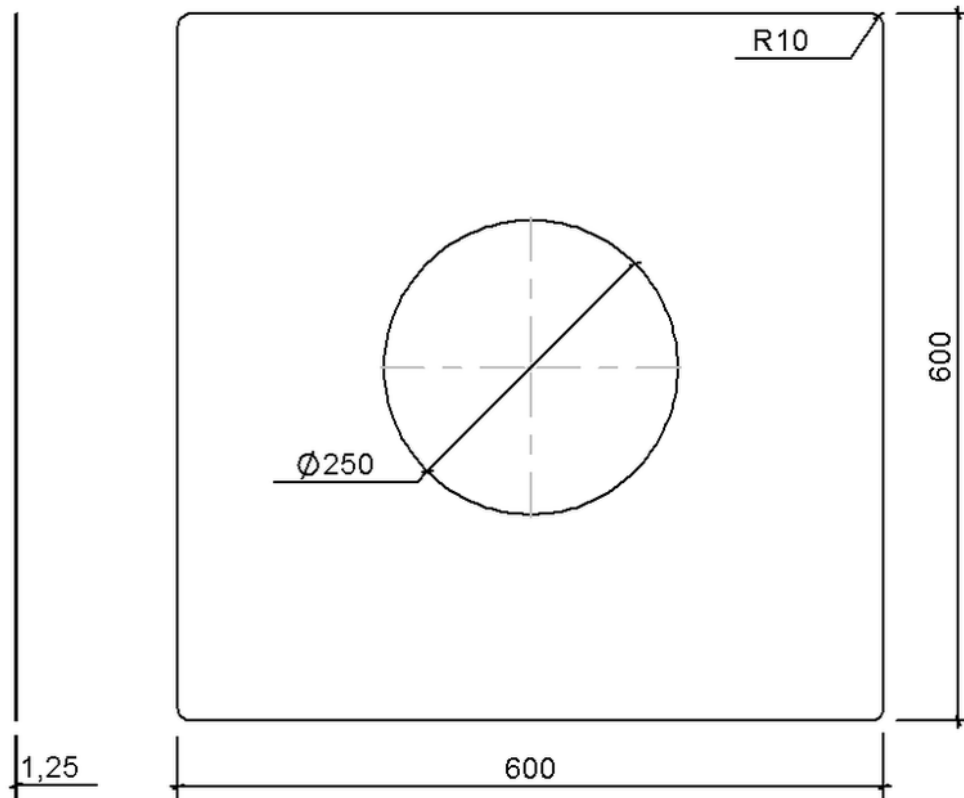

Technical drawing

Sita**More** reinforcement plate 250 mm

SitaMore reinforcement plate 250 mm, made of Galvanised steel

Article number

109000

Changes possible due to technical development, subject to mistakes and printing errors.