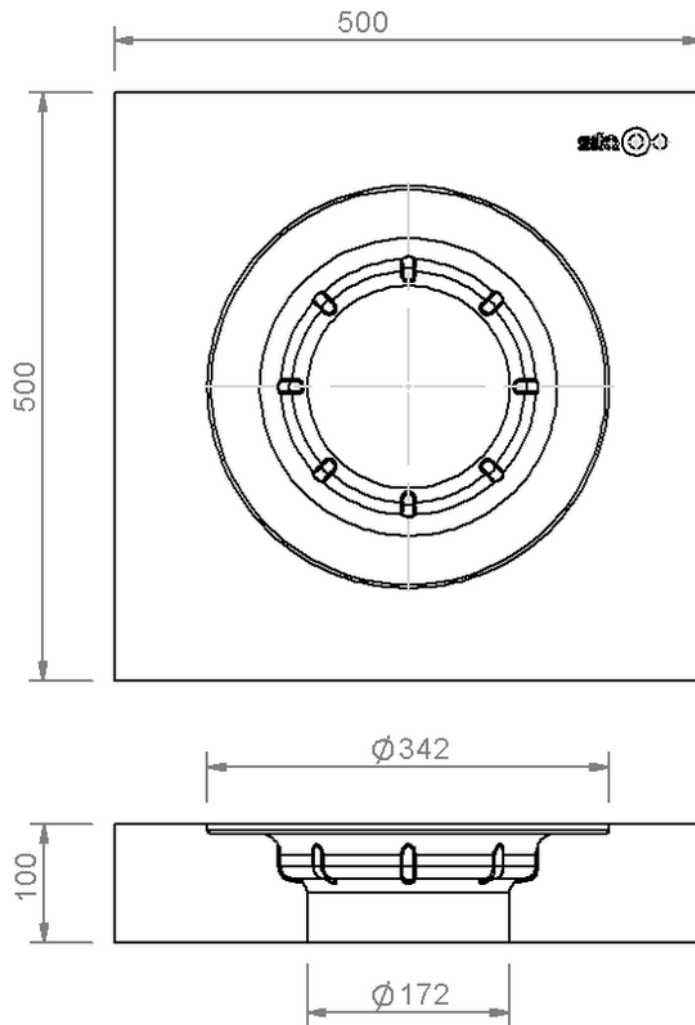

Technical drawing

Sita**Standard** insulating body for extension units 100 mm

SitaStandard insulating body for extension units 100 mm, made of Polyurethane

Article number

109005

Changes possible due to technical development, subject to mistakes and printing errors.