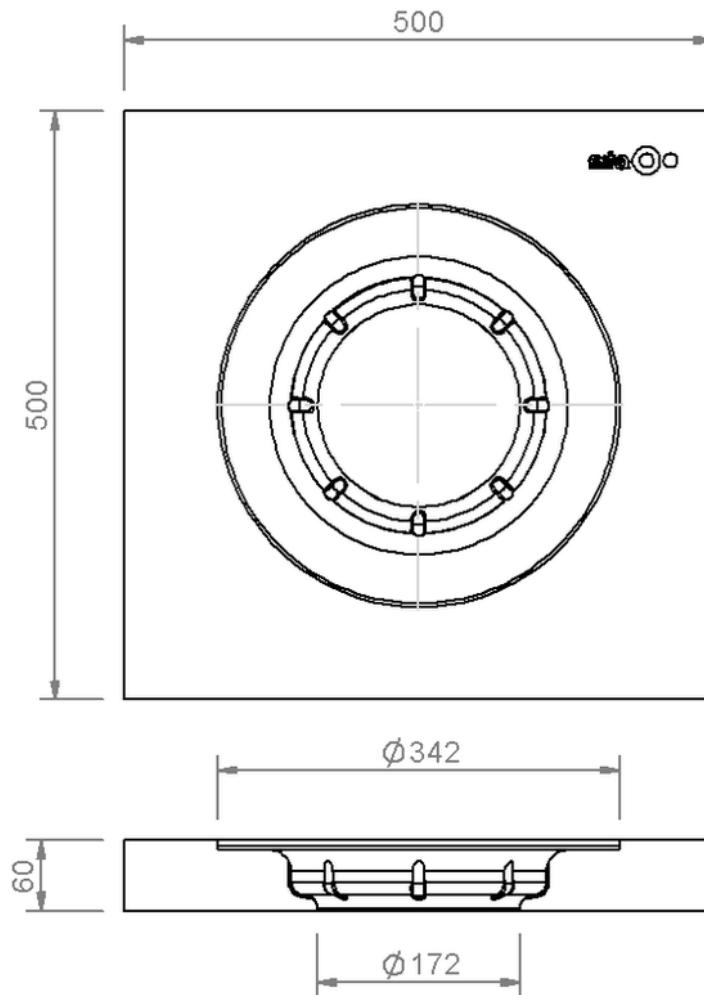

Technical drawing

Sita**Standard** insulating body for extension units 60 mm

SitaStandard insulating body for extension units 60 mm, made of Polyurethane

Article number

109006

Changes possible due to technical development, subject to mistakes and printing errors.