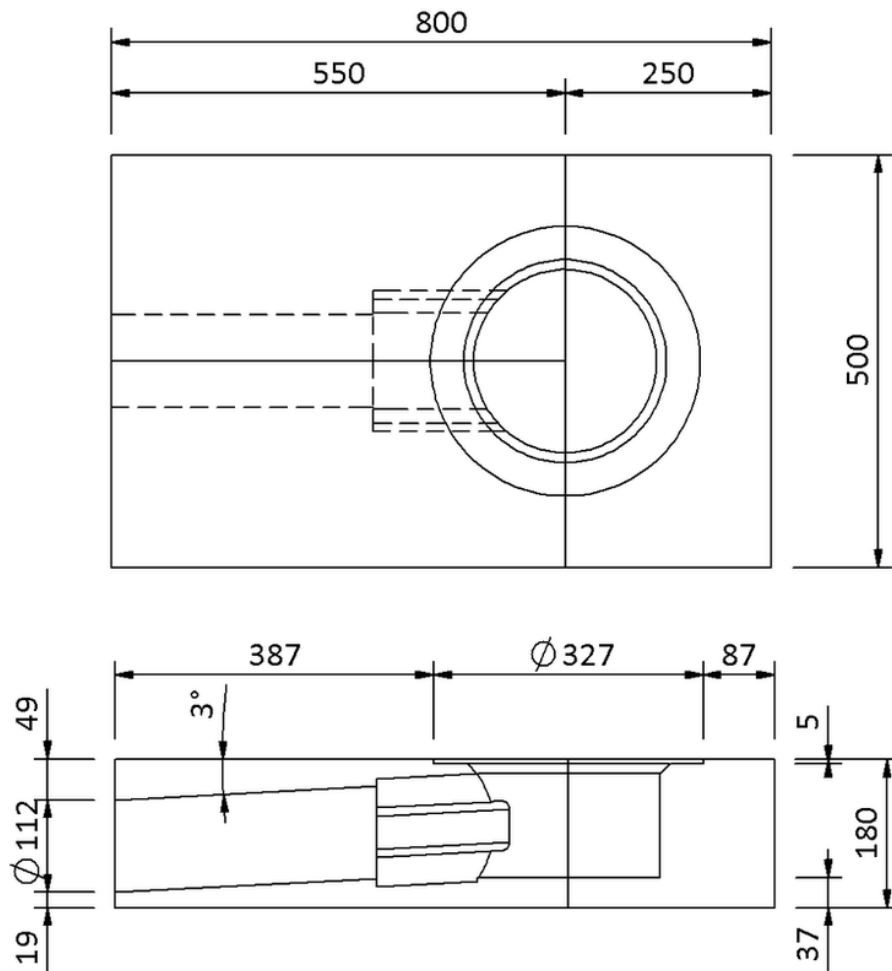

Technical drawing

Sita**Standard** angled insulating body

SitaStandard angled insulating body, made of Polyurethane

Article number

109009

Changes possible due to technical development, subject to mistakes and printing errors.