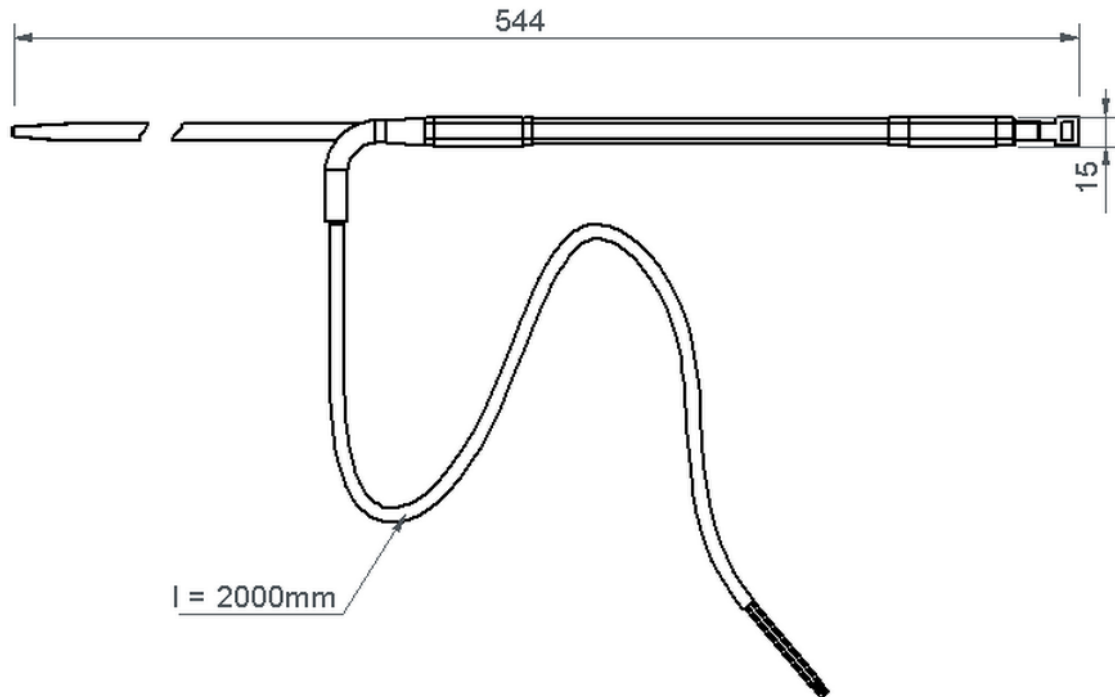

Technical drawing Sita**More** pipe sleeve heating

SitaMore pipe sleeve heating, 230 V, for Sita roof outlets and pipe-lines

Article number
109035

Changes possible due to technical development, subject to mistakes and printing errors.