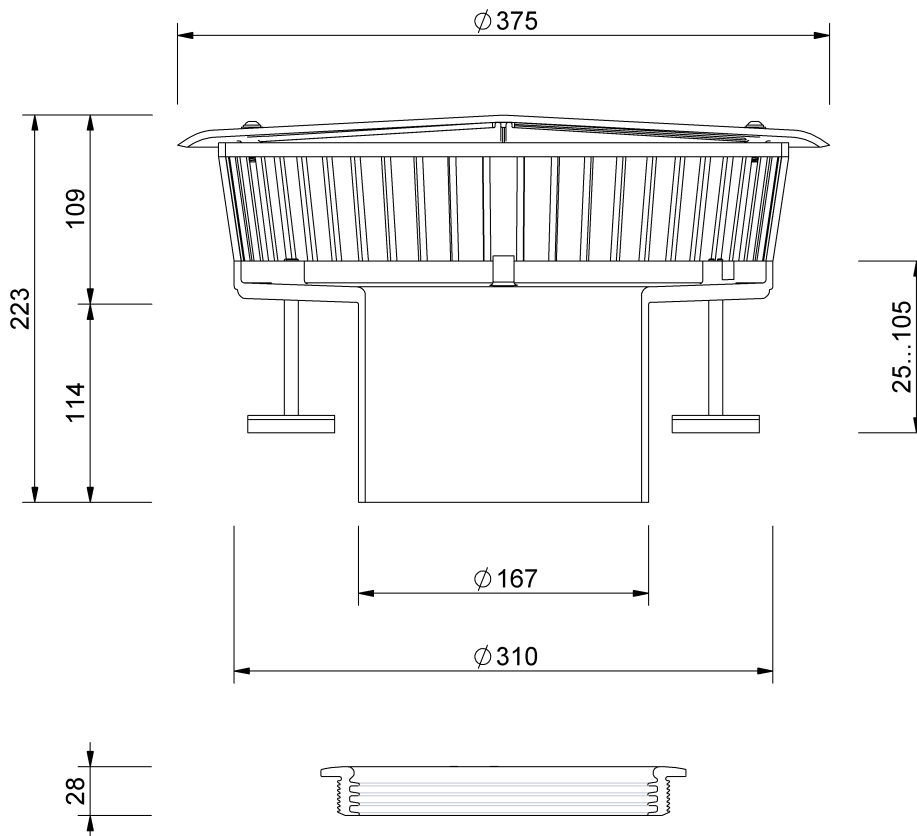

Technical drawing Sita**Indra** retaining element

SitaIndra retaining element, for SitaIndra

Article number

109075

Changes possible due to technical development, subject to mistakes and printing errors.

Sita Bauelemente GmbH * Ferdinand-Braun-Strasse 1 * 33378 Rheda-Wiedenbrück, Germany * Tel +49 2522 8340-0 * Fax +49 2522 8340-100 * info@sita-bauelemente.de * www.sita-bauelemente.de