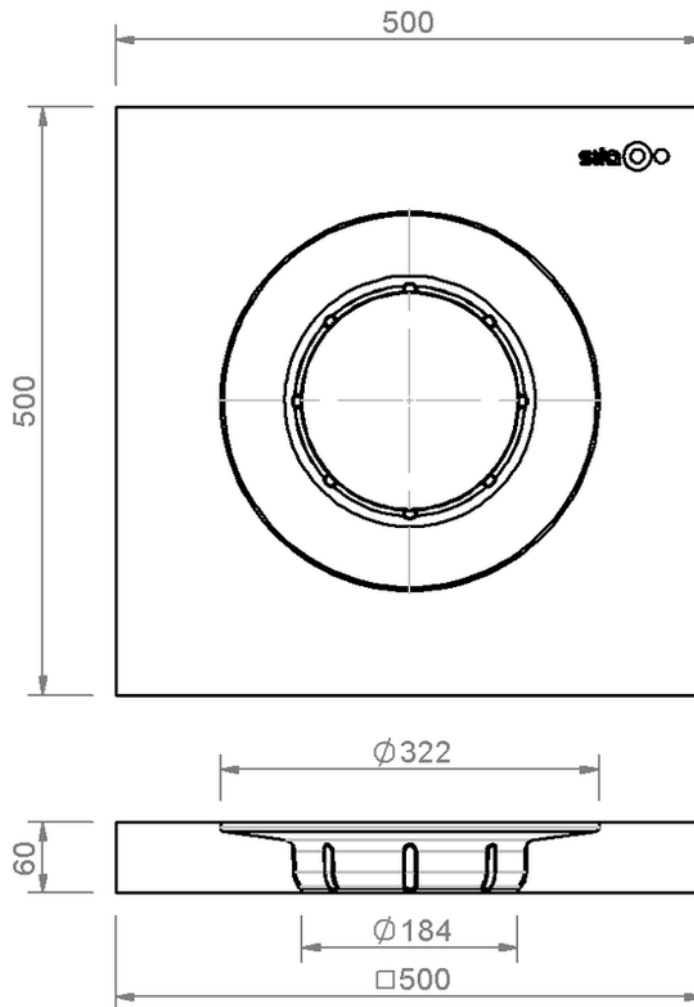

Technical drawing  
SitaSani® 90/105 insulating body 60 mm

---

---

SitaSani® 90/105 insulating body 60 mm, made of Polyurethane

Article number

109390

Changes possible due to technical development, subject to mistakes and printing errors.