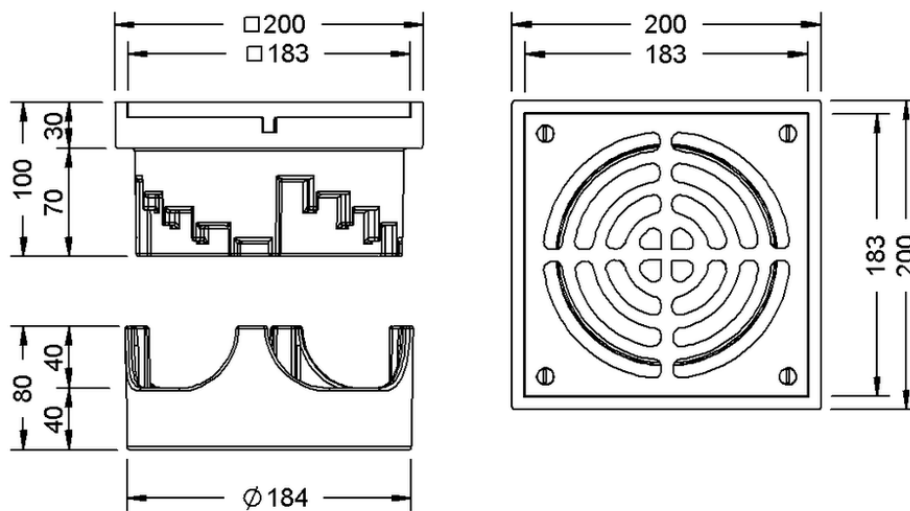

# Technical drawing Sita**Multi** grating frame

---

Höhenverstellbar von 90 - 130mm

---

SitaMulti grating frame, made of Cast iron

Article number

119060

Changes possible due to technical development, subject to mistakes and printing errors.