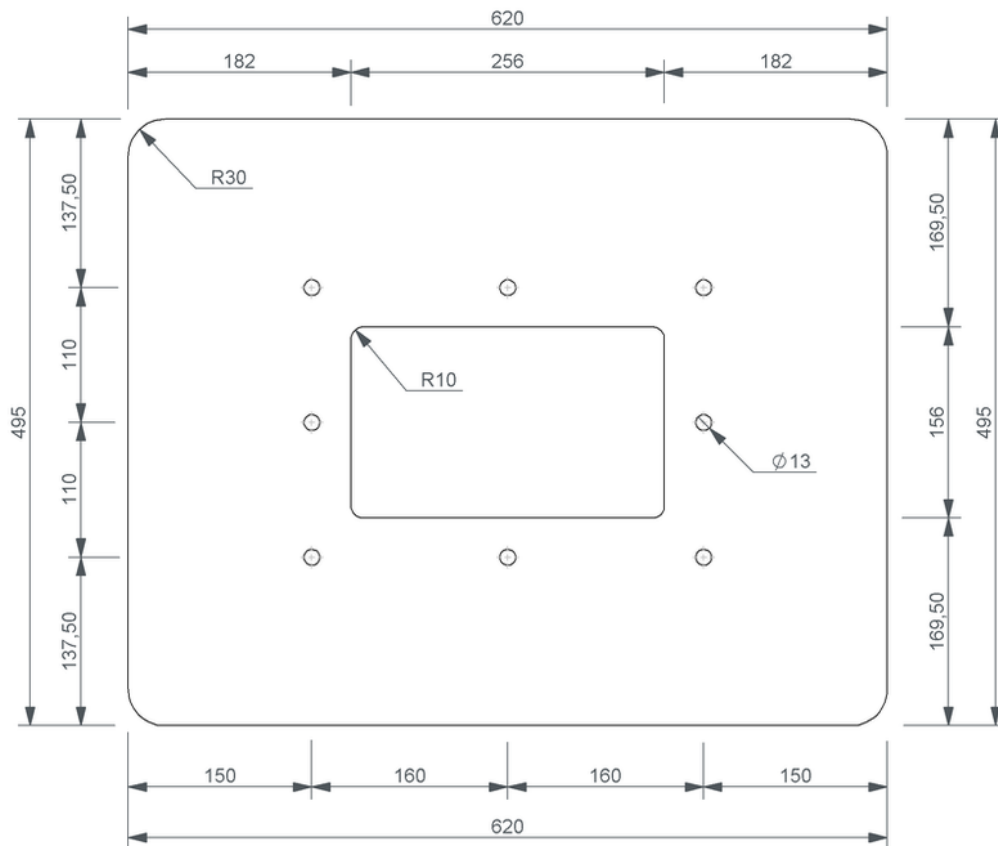

Technical drawing

Sita**Turbo** connection sleeve

SitaTurbo connection sleeve, Resitrix CL-sleeve

Article number

119101

Changes possible due to technical development, subject to mistakes and printing errors.