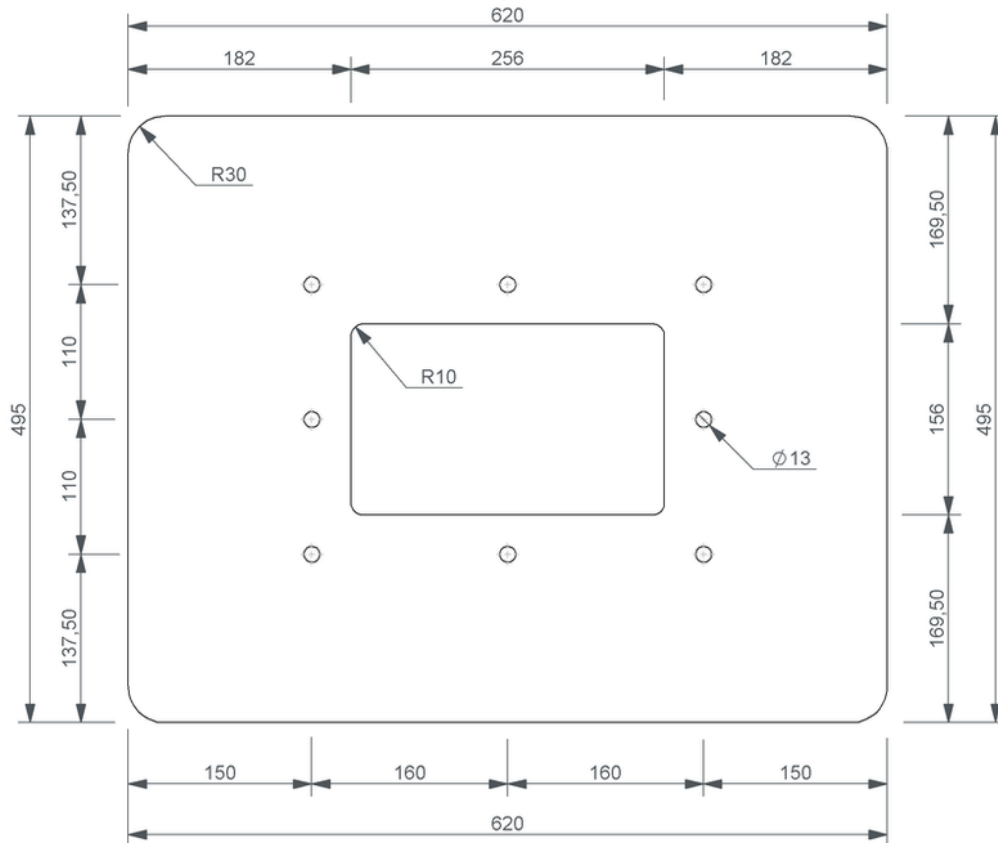

# Technical drawing Sita**Turbo** connection sleeve

SitaTurbo connection sleeve, Thermofin F15-sleeve

Article number

119102

Changes possible due to technical development, subject to mistakes and printing errors.