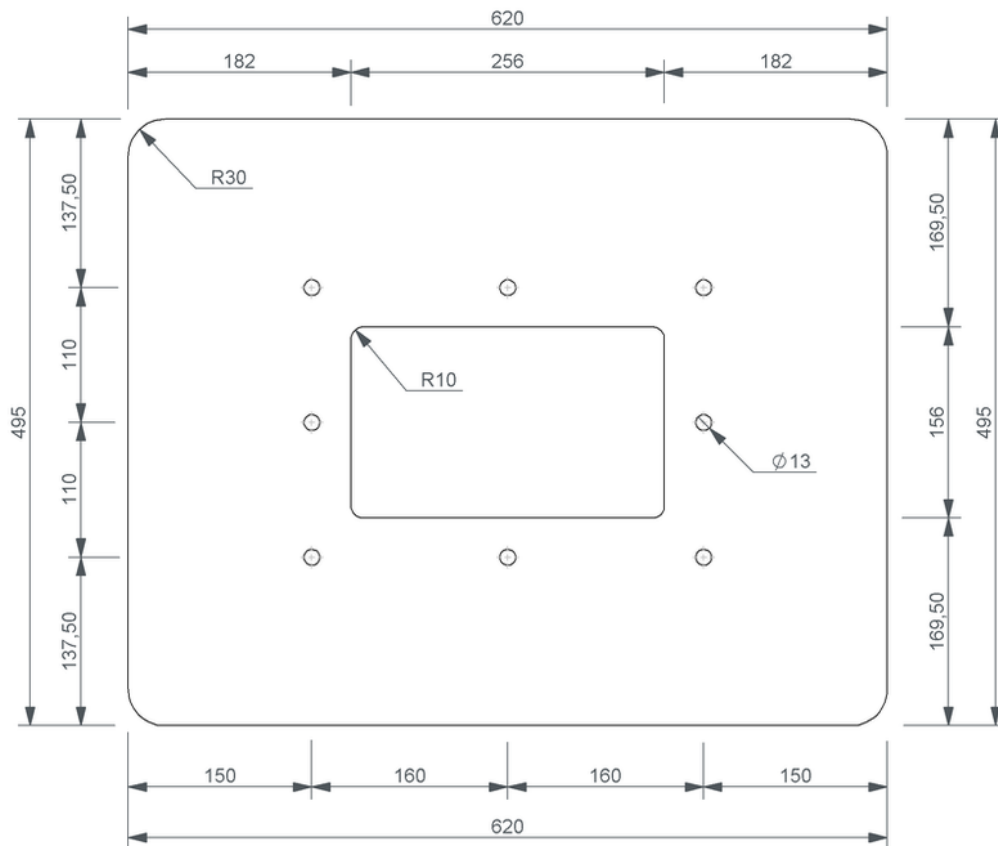

Technical drawing Sita**Turbo** connection sleeve

SitaTurbo connection sleeve, Elevate QuickSeam SA Flashing-sleeve

Article number

119103

Changes possible due to technical development, subject to mistakes and printing errors.