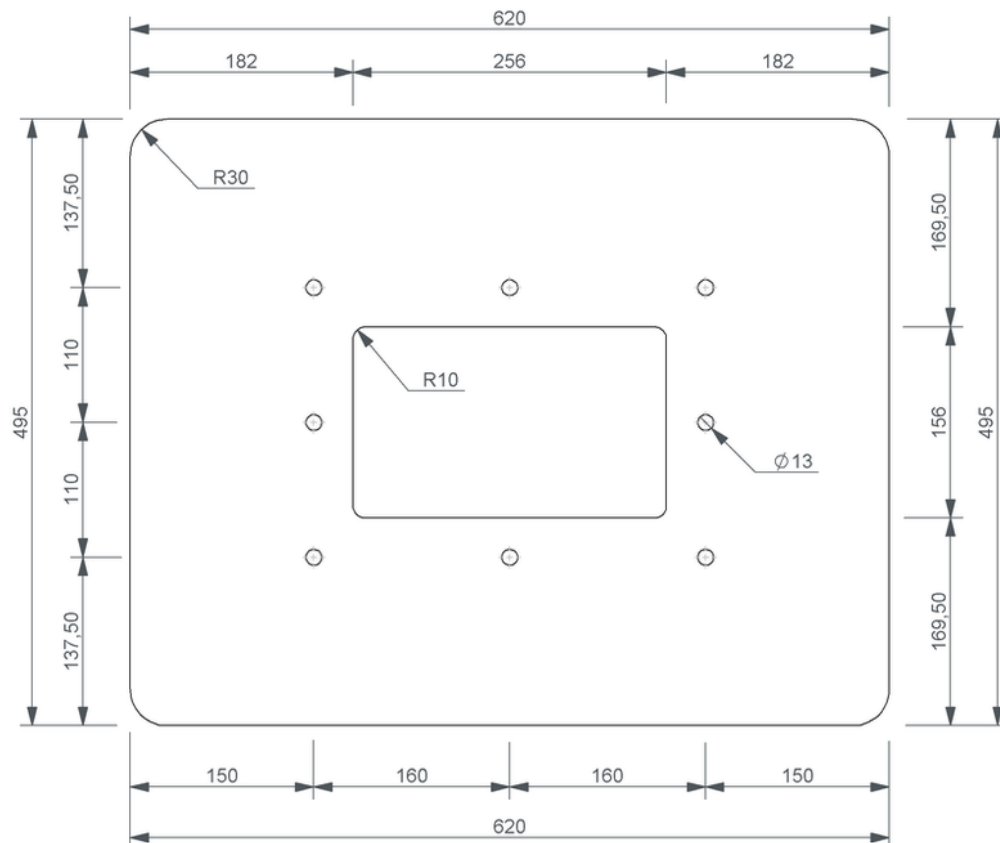

Technical drawing

Sita**Turbo** connection sleeve

SitaTurbo connection sleeve, Mapeplan T D-sleeve

Article number

119104

Changes possible due to technical development, subject to mistakes and printing errors.