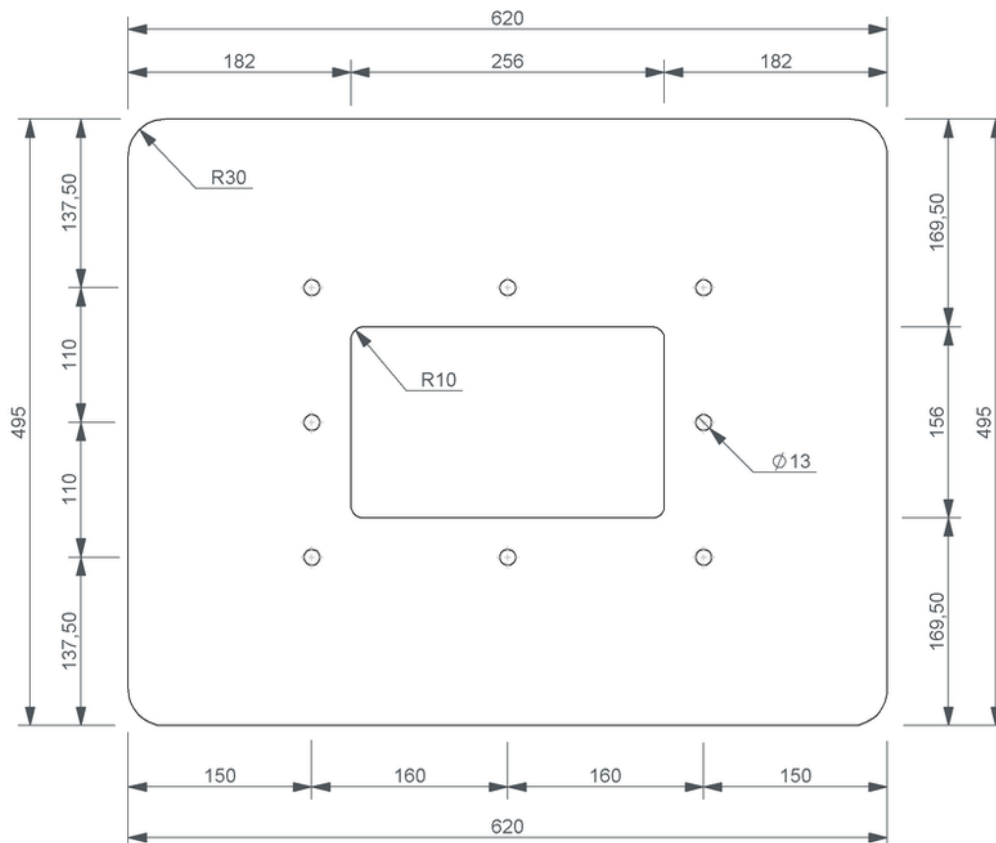

# Technical drawing

## Sita**Turbo** connection sleeve

SitaTurbo connection sleeve, Alkortec-sleeve

Article number

119105

Changes possible due to technical development, subject to mistakes and printing errors.

Sita Bauelemente GmbH \* Ferdinand-Braun-Strasse 1 \* 33378 Rheda-Wiedenbrück, Germany \* Tel +49 2522 8340-0 \* Fax +49 2522 8340-100 \* info@sita-bauelemente.de \* www.sita-bauelemente.de